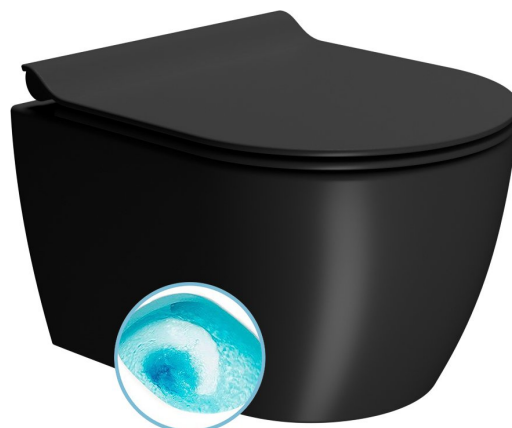

PURA SHORT wall hung toilet, Swirlflush, 35x46cm, black dual-matt

Order code: 880226

Size

Width: 350 mm

Depth: 460 mm

Properties

Colour: Black

Material: Ceramic

Warranty: 2 years