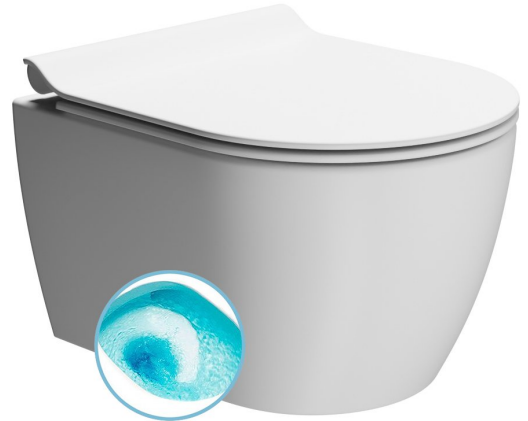

Order code: 880209

Basic information

Brand: GSI
Series: PURA

Size

Width: 350 mm
Depth: 460 mm

Properties

Colour: White matt
Material: Ceramic
Flushing Technology: Swirlflush
Flushing water volume: Flushing 3 l, Flushing 4,5 l
Shape: Classic
Equipment: DualGlaze, Hidden Fixings
Package does not contain: Toilet Seat
Weight / Piece: 20.55 kg
Packaging: 1 Piece
Warranty: 2 years

We recommend buy

1 Piece PURA/KUBE X Soft Close toilet seat, SLIM, duroplastic, white matt (Order code: MS76SN09)

Spare parts

Fixing kit for Wall hung toilets and bidets GSI (Sand-Norm-Pura-Kube X-Classic) (Order code: NDFISR2)