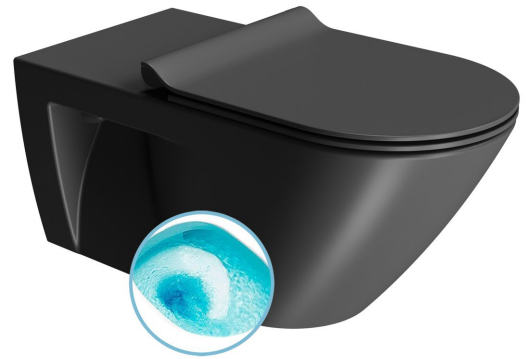

Order code: 761526

Basic information

Brand: GSI
Series: COMMUNITY

Size

Width: 360 mm
Height: 340 mm
Depth: 700 mm

Properties

Colour: Black
Material: Ceramic
Flushing Technology: Swirlflush
Flushing water volume: Flushing 3 l, Flushing 4,5 l
Shape: Classic
Equipment: DualGlaze
Package does not contain: Toilet Seat
Weight / Piece: 35.45 kg
Packaging: 1 Piece
Warranty: 2 years

Spare parts

Fixing kit for Wall hung toilets and bidets GSI (Sand-Norm-Pura-Kube X-Classic) (Order code: NDFISR2)

Technical sheet