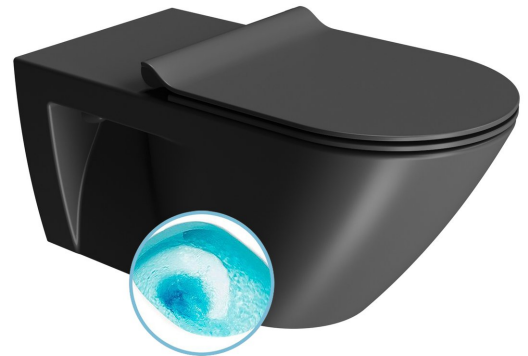

Order code: 761526

Basic information

Brand: GSI
Series: COMMUNITY

Size

Width: 360 mm
Height: 340 mm
Depth: 700 mm

Properties

Colour: Black
Material: Ceramic
Flushing Technology: Swirlflush
Flushing water volume: Flushing 3 l, Flushing 4,5 l
Shape: Classic
Equipment: DualGlaze
Package does not contain: Toilet Seat
Weight / Piece: 35.45 kg
Packaging: 1 Piece
Warranty: 2 years

Spare parts

Fixing kit for Wall hung toilets and bidets GSI (Sand-Norm-Pura-Kube X-Classic) (Order code: NDFISR2)

Technical sheet