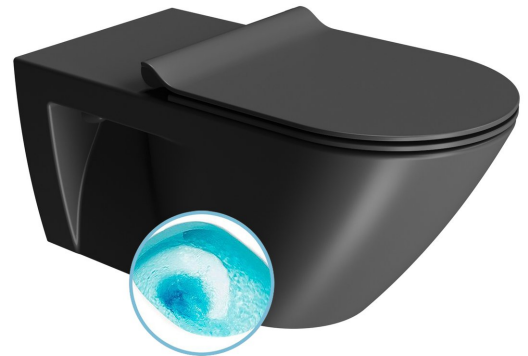

**Order code:** 761526

**Basic information**

**Brand:** GSI  
**Series:** COMMUNITY

**Size**

**Width:** 360 mm  
**Height:** 340 mm  
**Depth:** 700 mm

**Properties**

**Colour:** Black  
**Material:** Ceramic  
**Flushing Technology:** Swirlflush  
**Flushing water volume:** Flushing 3 l, Flushing 4,5 l  
**Shape:** Classic  
**Equipment:** DualGlaze  
**Package does not contain:** Toilet Seat  
**Weight / Piece:** 35.45 kg  
**Packaging:** 1 Piece  
**Warranty:** 2 years

**Spare parts**

Fixing kit for Wall hung toilets and bidets GSI (Sand-Norm-Pura-Kube X-Classic) (Order code: NDFISR2)

Technical sheet