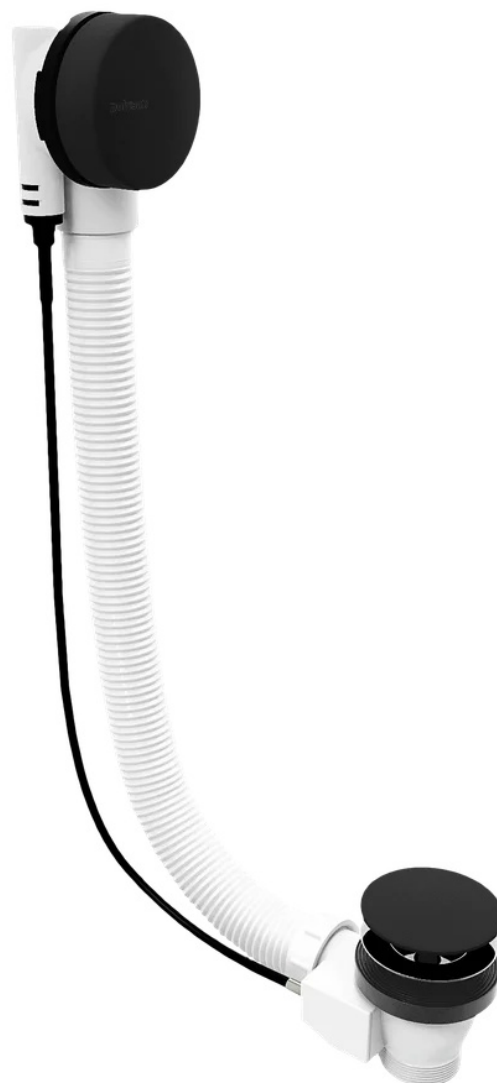

MARBLE Pop Up Bath Waste (L) 800mm, black matt

Order code: 11042.21

Basic information

Brand: Polysan

Size

Length: 800 mm

Properties

Colour: Black

Material: Plastic

Equipment: Control: With bowden cable

Weight / Piece: 0.69 kg

Packaging: 1 Piece

Warranty: 5 years

Technical sheet