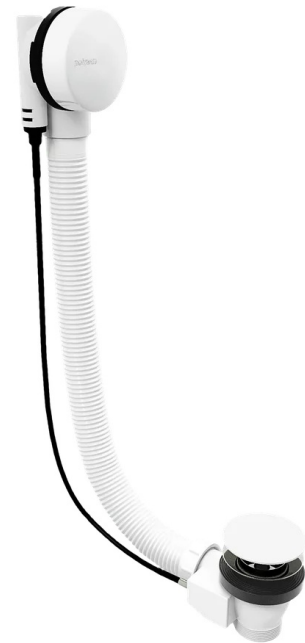

MARBLE Pop Up Bath Waste (L) 800mm, White

Order code: 11042.10

Size

Length: 800 mm

Properties

Colour: White

Material: Plastic

Warranty: 5 years