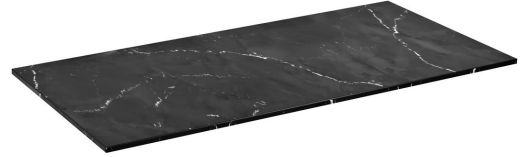

LOREA Rockstone Countertop 141x1,2x52,5cm, black attica

Order code: LE140-0598

Size

Width: 1410 mm

Height: 12 mm

Depth: 525 mm

Properties

Colour: Black matt

Decor: Black Attica

Material: Solid Surface

Warranty: 2 years

Technical sheet