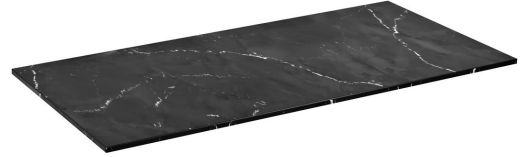

LOREA Rockstone Countertop 141x1,2x51,5cm, black attica

Order code: LE140-0598

Size

Width: 1410 mm

Height: 12 mm

Depth: 515 mm

Properties

Colour: Black matt

Decor: Black Attica

Material: Solid Surface - Artificial stone

Warranty: 2 years

Technical sheet