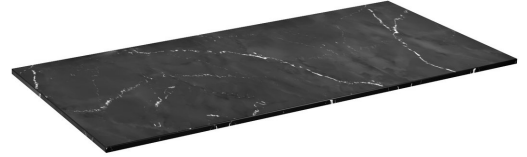

## LOREA Rockstone Countertop 101x1,2x51,5cm, black attica

Order code: LE100-0598

### Size

Width: 1010 mm

Height: 12 mm

Depth: 515 mm

### Properties

Colour: Black matt

Decor: Black Attica

Material: Solid Surface - Artificial stone

Warranty: 2 years