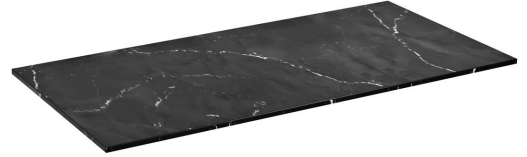

## LOREA Rockstone Countertop 101x1,2x52,5cm, black attica

Order code: LE100-0598

### Size

Width: 1010 mm

Height: 12 mm

Depth: 525 mm

### Properties

Colour: Black matt

Decor: Black Attica

Material: Solid Surface

Warranty: 2 years