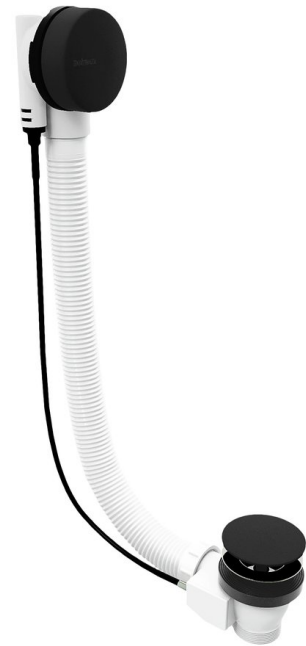

Pop Up Bath Waste (L) 1000mm, Plug 72mm, black matt

Order code: 71854.21

Size
Length: 1000 mm

Properties

Colour: Black
Material: Plastic
Warranty: 5 years

Technical sheet