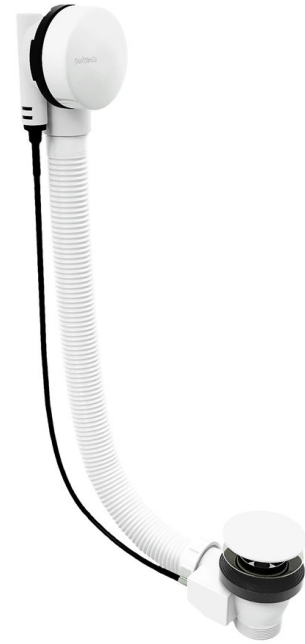

## Pop Up Bath Waste (L) 1000mm, Plug 72mm, white

Order code: 71854.10

Size  
Length: 1000 mm

### Properties

Colour: White  
Material: Plastic  
Warranty: 5 years