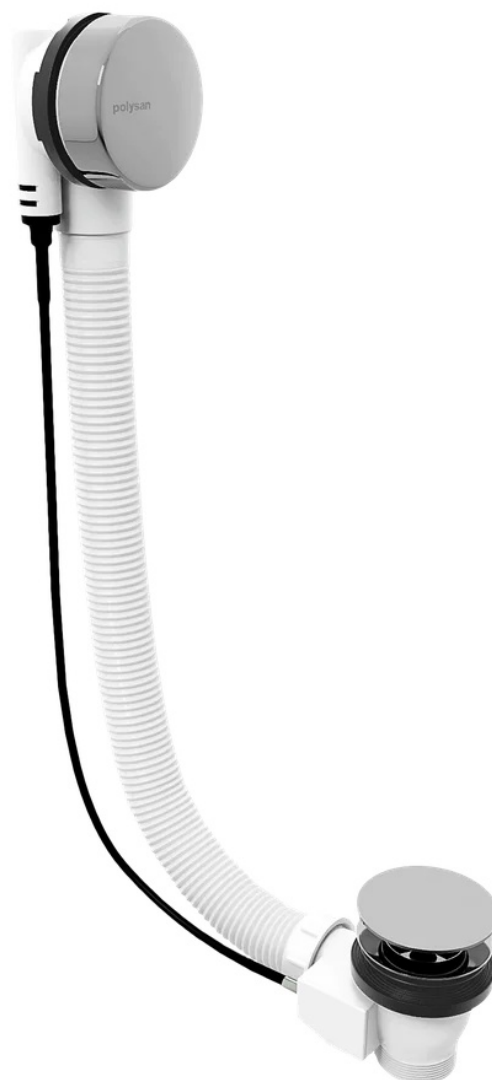

Pop Up Bath Waste (L) 1000mm, Plug 72mm, Chrome

Order code: 71854

Basic information

Brand: Polysan

Size

Length: 1000 mm

Properties

Colour: Chrome

Material: Plastic

Equipment: Control: With bowden cable

Weight / Piece: 0.87 kg

Packaging: 1 Piece

Warranty: 5 years

Technical sheet