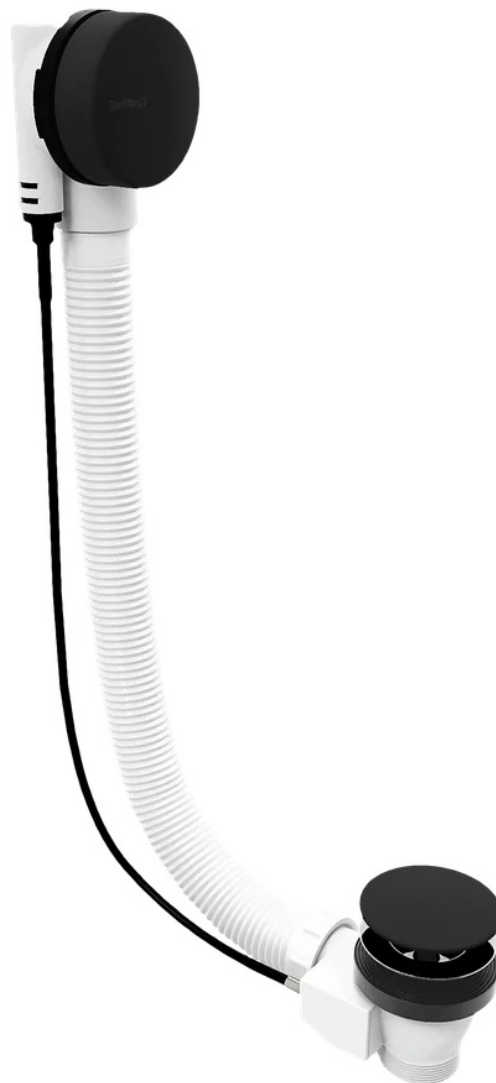

Pop Up Bath Waste (L) 1200mm, Plug 72mm, black matt

Order code: 71856.21

Basic information

Brand: Polysan

Size

Length: 1200 mm

Properties

Colour: Black

Material: Plastic

Equipment: Control: With bowden cable

Weight / Piece: 1.85 kg

Packaging: 1 Piece

Warranty: 5 years

Pop Up Bath Waste (L) 1200mm, Plug 72mm, black matt

Technical sheet