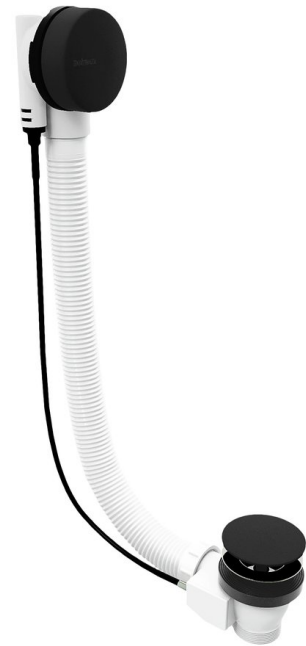

Bathtub set, bovden mechanism, length 1200mm, plug 72mm, black matt

Order code: 71856.21

Size
Length: 1200 mm

Properties

Colour: Black
Material: Plastic
Warranty: 5 years

Technical sheet