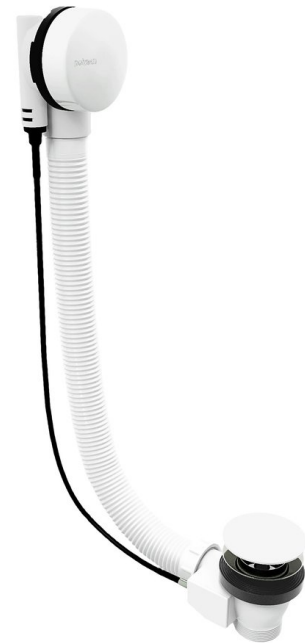

Pop Up Bath Waste (L) 1200mm, Plug 72mm, white

Order code: 71856.10

Size
Length: 1200 mm

Properties

Colour: White
Material: Plastic
Warranty: 5 years

Technical sheet