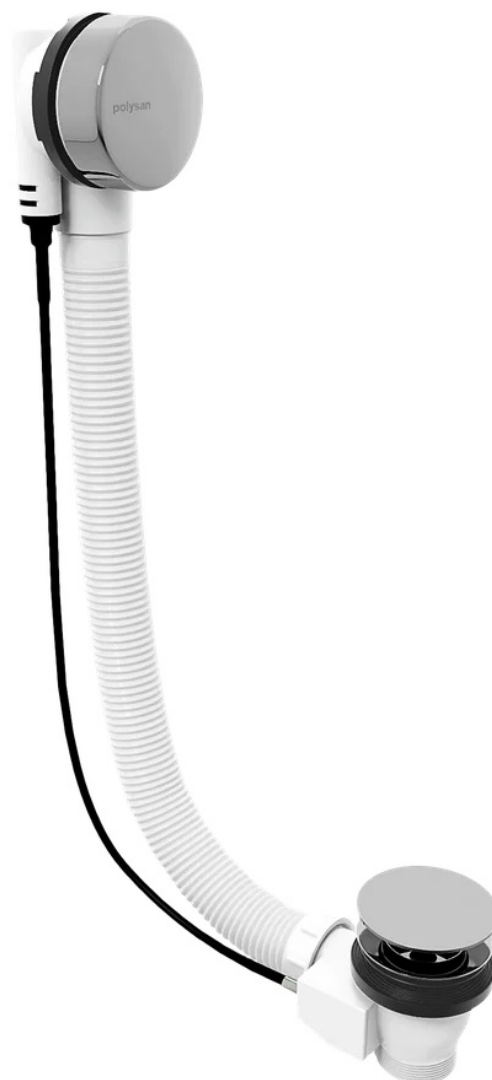

Pop Up Bath Waste (L) 1200mm, Plug 72mm, Chrome

Order code: 71856

Basic information

Brand: Polysan

Size

Length: 1200 mm

Properties

Colour: Chrome

Material: Plastic

Equipment: Control: With bowden cable

Weight / Piece: 1.85 kg

Packaging: 1 Piece

Warranty: 5 years

Technical sheet