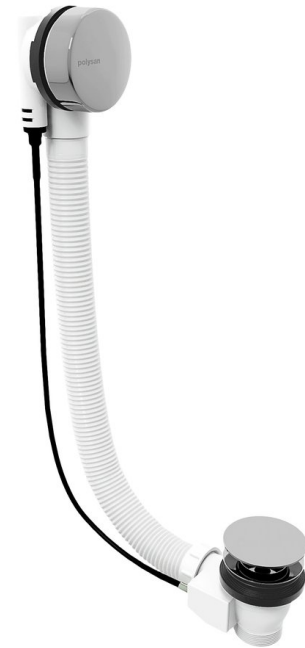

Pop Up Bath Waste (L) 1200mm, Plug 72mm, Chrome

Order code: 71856

Size
Length: 1200 mm

Properties

Colour: Chrome
Material: Plastic
Warranty: 5 years

Technical sheet