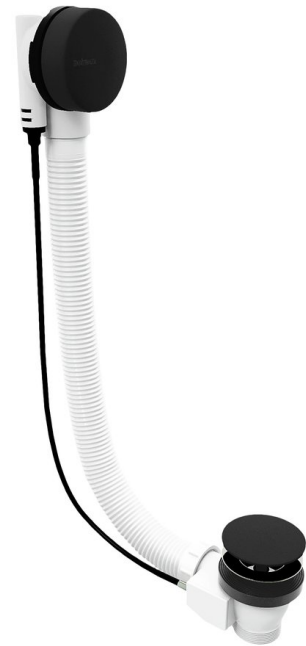

## Pop Up Bath Waste (L) 800mm, Plug 72mm, black matt

Order code: 71852.21

Size  
Length: 800 mm

### Properties

Colour: Black  
Material: Plastic  
Warranty: 5 years