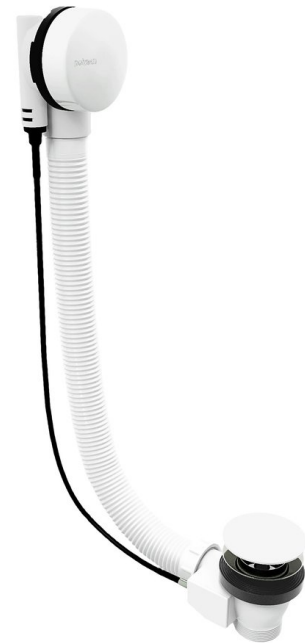

Bathtub set, bovden mechanism, length 800mm, plug 72mm, white

Order code: 71852.10

Size
Length: 800 mm

Properties

Colour: White
Material: Plastic
Warranty: 5 years

Technical sheet