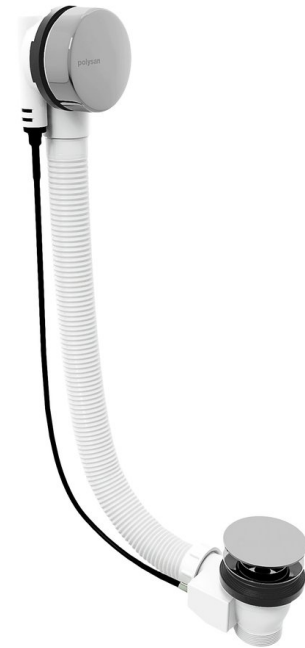

Pop Up Bath Waste (L) 800mm, Plug 72mm, Chrome

Order code:	71852
Size	
Length:	800 mm
Properties	
Colour:	Chrome
Material:	Plastic
Warranty:	5 years

Technical sheet