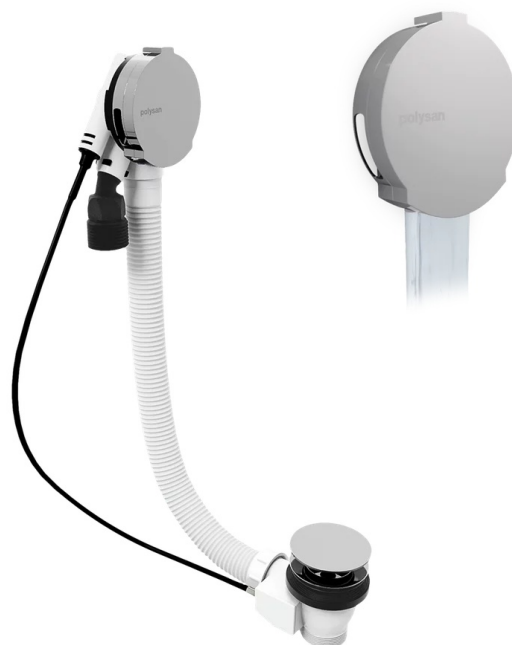

Pop Up Bath Filler Waste (L) 800mm, Plug 72mm, Chrome

Order code: 71853

Basic information

Brand: Polysan

Size

Length: 800 mm

Properties

Colour: Chrome

Material: ABS/brass

Equipment: Control: With bowden cable

Weight / Piece: 0.8 kg

Packaging: 1 Piece

Warranty: 5 years

Pop Up Bath Filler Waste (L) 800mm, Plug 72mm,
Chrome

Technical sheet