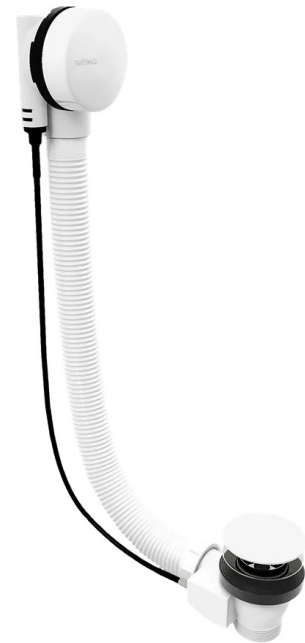

Pop Up Bath Filler Waste (L) 600mm, Plug 72mm, white

Order code: 71850.10

Size
Length: 600 mm

Properties

Colour: White
Material: Plastic
Warranty: 5 years

Technical sheet