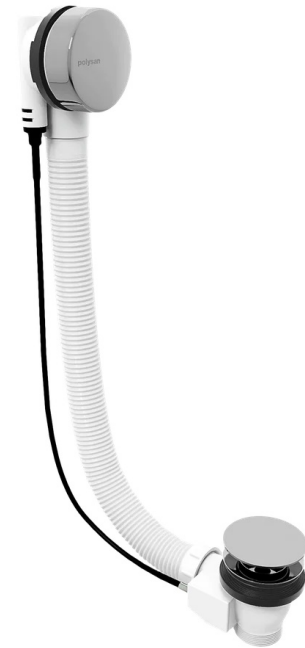

## Pop Up Bath Waste (L) 600mm, Plug 72mm, Chrome

<b>Order code:</b>	71850
<b>Size</b>	
Length:	600 mm
<b>Properties</b>	
Colour:	Chrome
Material:	Plastic
Warranty:	5 years