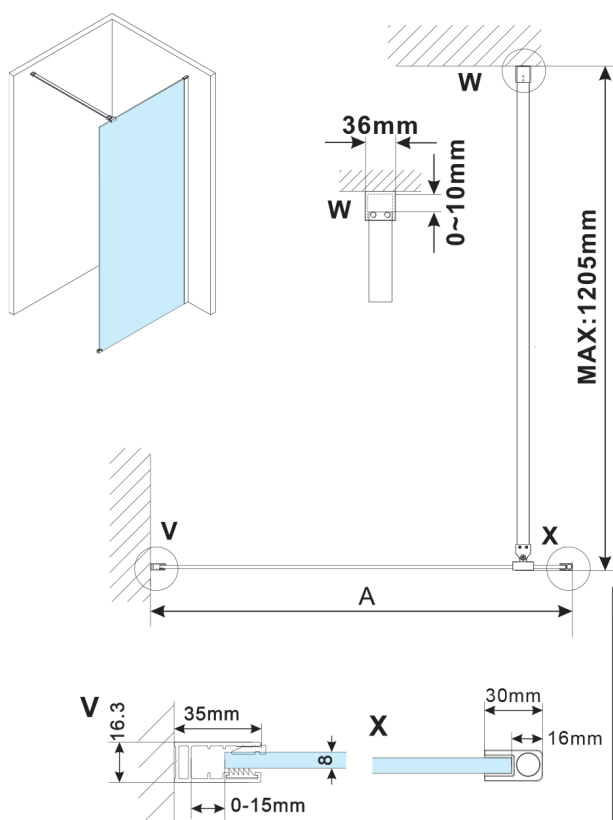

# ESCA WHITE MATT One-piece shower glass panel, wall-mount, matt glass, 900 mm

Order code: ES1190-03

## Size

Height: 2100 mm

Depth: 900 mm

## Technical sheet

MODEL	A,mm
ES1070,ES1170,ES1270,ES1370,ES1570	690~705
ES1080,ES1180,ES1280,ES1380,ES1580	790~805
ES1090,ES1190,ES1290,ES1390,ES1590	890~905
ES1010,ES1110,ES1210,ES1310,ES1510	990~1005
ES1011,ES1111,ES1211,ES1311,ES1511	1090~1105
ES1012,ES1112,ES1212,ES1312,ES1512	1190~1205
ES1013,ES1113,ES1213,ES1313,ES1513	1290~1305
ES1014,ES1114,ES1214,ES1314,ES1514	1390~1405
ES1015,ES1115,ES1215,ES1315,ES1515	1490~1505

# ESCA WHITE MATT One-piece shower glass panel, wall-mount, matt glass, 900 mm

MODEL	A,mm
ES1070,ES1170,ES1270,ES1370,ES1570	690-705
ES1080,ES1180,ES1280,ES1380,ES1580	790-805
ES1090,ES1190,ES1290,ES1390,ES1590	890-905
ES1010,ES1110,ES1210,ES1310,ES1510	990-1005
ES1011,ES1111,ES1211,ES1311,ES1511	1090-1105
ES1012,ES1112,ES1212,ES1312,ES1512	1190-1205