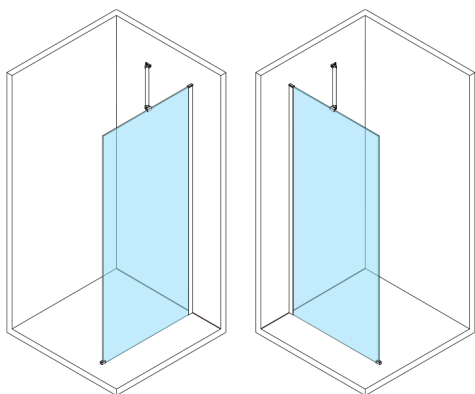

# ESCA WHITE MATT One-piece shower glass panel, wall-mount, matt glass, 900 mm

Order code: ES1190-03

## Size

Height: 2100 mm

Depth: 900 mm

## Technical sheet

MODEL	A,mm
ES1070,ES1170,ES1270,ES1370,ES1570	690~705
ES1080,ES1180,ES1280,ES1380,ES1580	790~805
ES1090,ES1190,ES1290,ES1390,ES1590	890~905
ES1010,ES1110,ES1210,ES1310,ES1510	990~1005
ES1011,ES1111,ES1211,ES1311,ES1511	1090~1105
ES1012,ES1112,ES1212,ES1312,ES1512	1190~1205
ES1013,ES1113,ES1213,ES1313,ES1513	1290~1305
ES1014,ES1114,ES1214,ES1314,ES1514	1390~1405
ES1015,ES1115,ES1215,ES1315,ES1515	1490~1505

# ESCA WHITE MATT One-piece shower glass panel, wall-mount, matt glass, 900 mm

MODEL	A,mm
ES1070,ES1170,ES1270,ES1370,ES1570	690-705
ES1080,ES1180,ES1280,ES1380,ES1580	790-805
ES1090,ES1190,ES1290,ES1390,ES1590	890-905
ES1010,ES1110,ES1210,ES1310,ES1510	990-1005
ES1011,ES1111,ES1211,ES1311,ES1511	1090-1105
ES1012,ES1112,ES1212,ES1312,ES1512	1190-1205