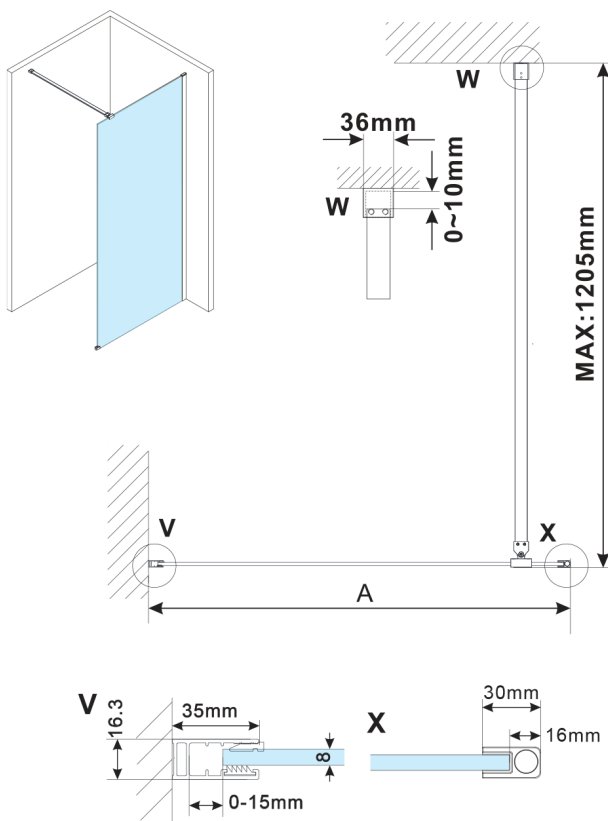

ESCA WHITE MATT One-piece shower glass panel, wall-mount, matt glass, 800 mm

Order code: ES1180-03

Size

Height: 2100 mm

Depth: 800 mm

Properties

Warranty: 2 years

Technical sheet

MODEL	A,mm
ES1070, ES1170, ES1270, ES1370, ES1570	690~705
ES1080, ES1180, ES1280, ES1380, ES1580	790~805
ES1090, ES1190, ES1290, ES1390, ES1590	890~905
ES1010, ES1110, ES1210, ES1310, ES1510	990~1005
ES1011, ES1111, ES1211, ES1311, ES1511	1090~1105
ES1012, ES1112, ES1212, ES1312, ES1512	1190~1205
ES1013, ES1113, ES1213, ES1313, ES1513	1290~1305
ES1014, ES1114, ES1214, ES1314, ES1514	1390~1405
ES1015, ES1115, ES1215, ES1315, ES1515	1490~1505

MODEL	A,mm
ES1070, ES1170, ES1270, ES1370, ES1570	690-705
ES1080, ES1180, ES1280, ES1380, ES1580	790-805
ES1090, ES1190, ES1290, ES1390, ES1590	890-905
ES1010, ES1110, ES1210, ES1310, ES1510	990-1005
ES1011, ES1111, ES1211, ES1311, ES1511	1090-1105
ES1012, ES1112, ES1212, ES1312, ES1512	1190-1205