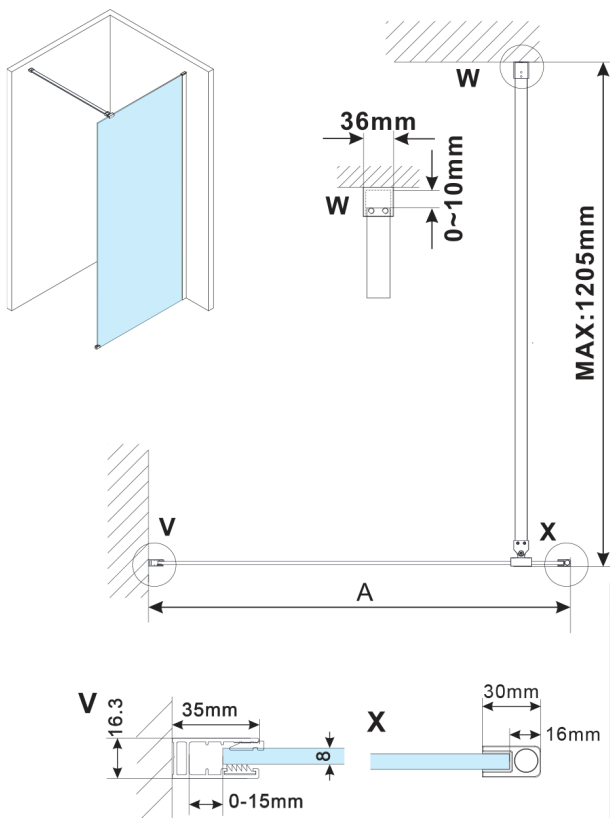

ESCA WHITE MATT One-piece shower glass panel, wall-mount, matt glass, 1500 mm

Order code: ES1115-03

Size

Height: 2100 mm

Depth: 1500 mm

Properties

Warranty: 2 years

Technical sheet

MODEL	A,mm
ES1070,ES1170,ES1270,ES1370,ES1570	690~705
ES1080,ES1180,ES1280,ES1380,ES1580	790~805
ES1090,ES1190,ES1290,ES1390,ES1590	890~905
ES1010,ES1110,ES1210,ES1310,ES1510	990~1005
ES1011,ES1111,ES1211,ES1311,ES1511	1090~1105
ES1012,ES1112,ES1212,ES1312,ES1512	1190~1205
ES1013,ES1113,ES1213,ES1313,ES1513	1290~1305
ES1014,ES1114,ES1214,ES1314,ES1514	1390~1405
ES1015,ES1115,ES1215,ES1315,ES1515	1490~1505