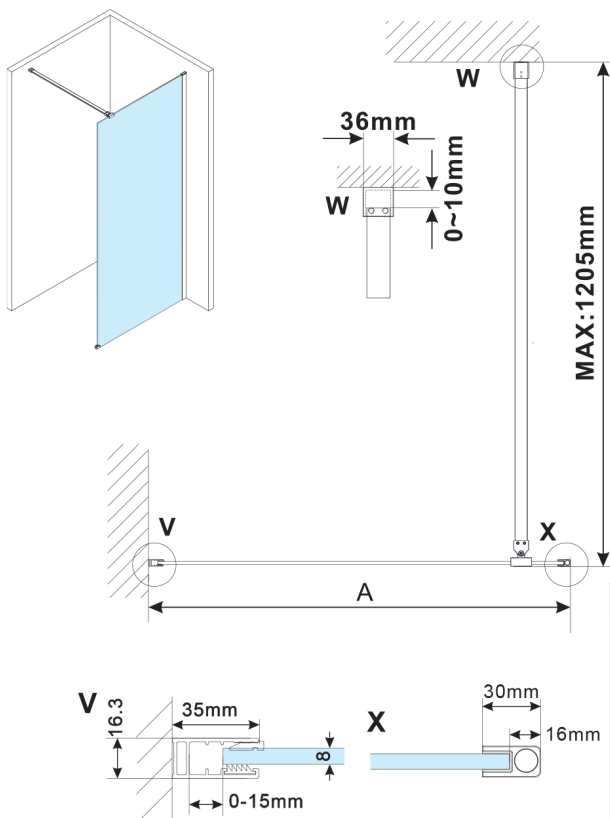

ESCA WHITE MATT One-piece shower glass panel, wall-mount, matt glass, 1300 mm

Order code: ES1113-03

Size

Height: 2100 mm

Depth: 1300 mm

Properties

Warranty: 2 years

Technical sheet

| MODEL | A,mm |
|------------------------------------|-----------|
| ES1070,ES1170,ES1270,ES1370,ES1570 | 690~705 |
| ES1080,ES1180,ES1280,ES1380,ES1580 | 790~805 |
| ES1090,ES1190,ES1290,ES1390,ES1590 | 890~905 |
| ES1010,ES1110,ES1210,ES1310,ES1510 | 990~1005 |
| ES1011,ES1111,ES1211,ES1311,ES1511 | 1090~1105 |
| ES1012,ES1112,ES1212,ES1312,ES1512 | 1190~1205 |
| ES1013,ES1113,ES1213,ES1313,ES1513 | 1290~1305 |
| ES1014,ES1114,ES1214,ES1314,ES1514 | 1390~1405 |
| ES1015,ES1115,ES1215,ES1315,ES1515 | 1490~1505 |