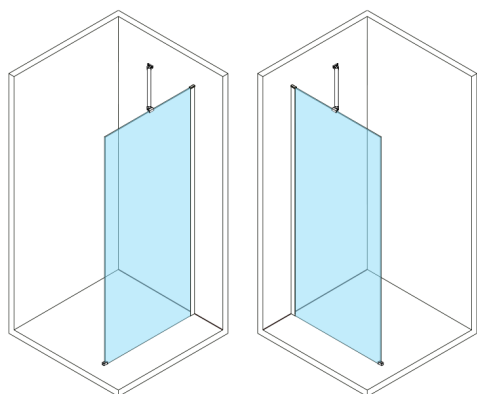

ESCA BLACK MATT One-piece shower glass panel, wall-mount, matt glass, 900 mm

Order code: ES1190-02

Size

Height: 2100 mm

Depth: 900 mm

Properties

Warranty: 2 years

Technical sheet

MODEL	A,mm
ES1070, ES1170, ES1270, ES1370, ES1570	690~705
ES1080, ES1180, ES1280, ES1380, ES1580	790~805
ES1090, ES1190, ES1290, ES1390, ES1590	890~905
ES1010, ES1110, ES1210, ES1310, ES1510	990~1005
ES1011, ES1111, ES1211, ES1311, ES1511	1090~1105
ES1012, ES1112, ES1212, ES1312, ES1512	1190~1205
ES1013, ES1113, ES1213, ES1313, ES1513	1290~1305
ES1014, ES1114, ES1214, ES1314, ES1514	1390~1405
ES1015, ES1115, ES1215, ES1315, ES1515	1490~1505

MODEL	A,mm
ES1070, ES1170, ES1270, ES1370, ES1570	690-705
ES1080, ES1180, ES1280, ES1380, ES1580	790-805
ES1090, ES1190, ES1290, ES1390, ES1590	890-905
ES1010, ES1110, ES1210, ES1310, ES1510	990-1005
ES1011, ES1111, ES1211, ES1311, ES1511	1090-1105
ES1012, ES1112, ES1212, ES1312, ES1512	1190-1205