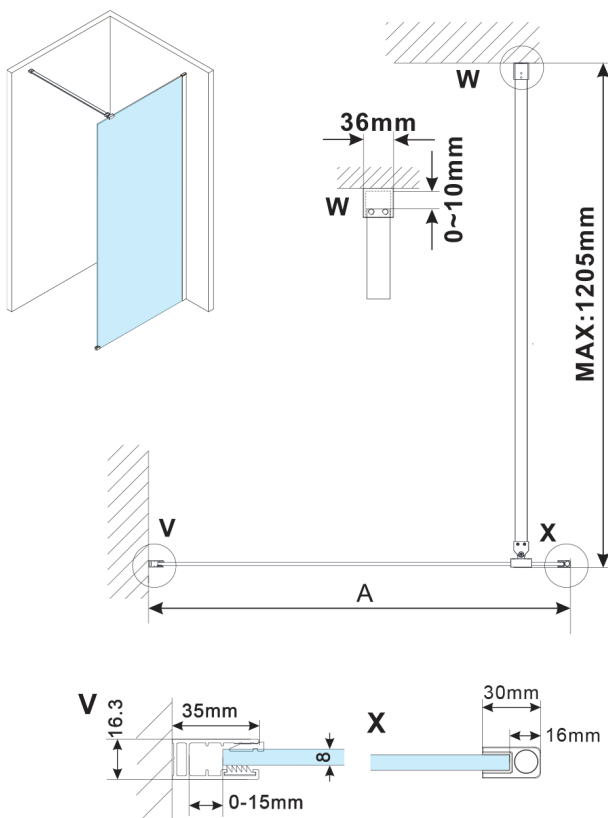

ESCA BLACK MATT One-piece shower glass panel, wall-mount, matt glass, 800 mm

Order code: ES1180-02

Size

Height: 2100 mm

Depth: 800 mm

Properties

Warranty: 2 years

Technical sheet

MODEL	A,mm
ES1070, ES1170, ES1270, ES1370, ES1570	690~705
ES1080, ES1180, ES1280, ES1380, ES1580	790~805
ES1090, ES1190, ES1290, ES1390, ES1590	890~905
ES1010, ES1110, ES1210, ES1310, ES1510	990~1005
ES1011, ES1111, ES1211, ES1311, ES1511	1090~1105
ES1012, ES1112, ES1212, ES1312, ES1512	1190~1205
ES1013, ES1113, ES1213, ES1313, ES1513	1290~1305
ES1014, ES1114, ES1214, ES1314, ES1514	1390~1405
ES1015, ES1115, ES1215, ES1315, ES1515	1490~1505

MODEL	A,mm
ES1070, ES1170, ES1270, ES1370, ES1570	690-705
ES1080, ES1180, ES1280, ES1380, ES1580	790-805
ES1090, ES1190, ES1290, ES1390, ES1590	890-905
ES1010, ES1110, ES1210, ES1310, ES1510	990-1005
ES1011, ES1111, ES1211, ES1311, ES1511	1090-1105
ES1012, ES1112, ES1212, ES1312, ES1512	1190-1205