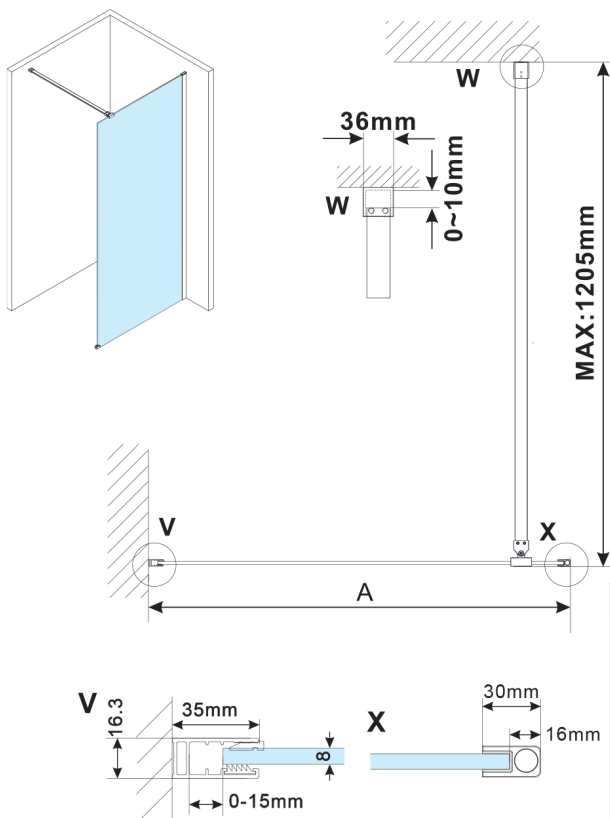

ESCA BLACK MATT One-piece shower glass panel, wall-mount, matt glass, 1400 mm

Order code: ES1114-02

Size

Height: 2100 mm

Depth: 1400 mm

Properties

Warranty: 2 years

Technical sheet

MODEL	A,mm
ES1070,ES1170,ES1270,ES1370,ES1570	690~705
ES1080,ES1180,ES1280,ES1380,ES1580	790~805
ES1090,ES1190,ES1290,ES1390,ES1590	890~905
ES1010,ES1110,ES1210,ES1310,ES1510	990~1005
ES1011,ES1111,ES1211,ES1311,ES1511	1090~1105
ES1012,ES1112,ES1212,ES1312,ES1512	1190~1205
ES1013,ES1113,ES1213,ES1313,ES1513	1290~1305
ES1014,ES1114,ES1214,ES1314,ES1514	1390~1405
ES1015,ES1115,ES1215,ES1315,ES1515	1490~1505