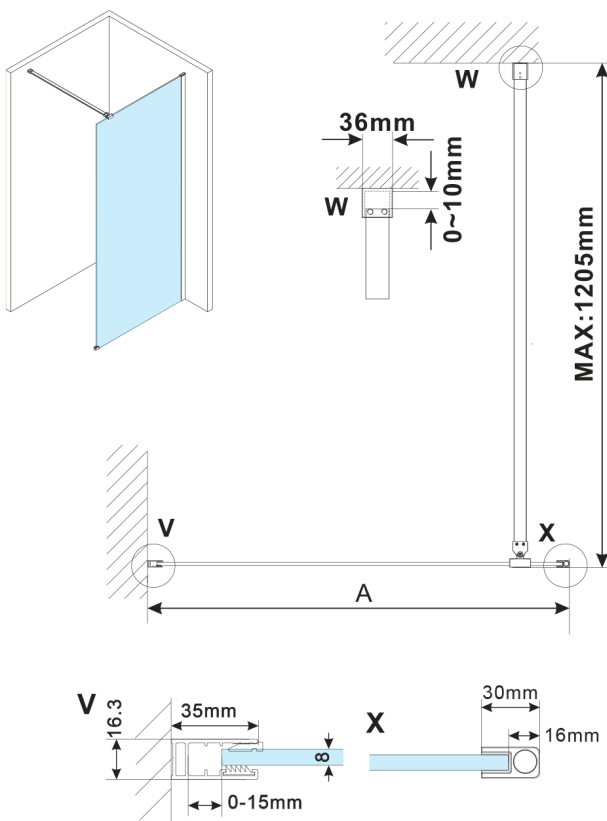

ESCA BLACK MATT One-piece shower glass panel, wall-mount, matt glass, 1300 mm

Order code: ES1113-02

Size

Height: 2100 mm

Depth: 1300 mm

Properties

Warranty: 2 years

Technical sheet

MODEL	A,mm
ES1070, ES1170, ES1270, ES1370, ES1570	690~705
ES1080, ES1180, ES1280, ES1380, ES1580	790~805
ES1090, ES1190, ES1290, ES1390, ES1590	890~905
ES1010, ES1110, ES1210, ES1310, ES1510	990~1005
ES1011, ES1111, ES1211, ES1311, ES1511	1090~1105
ES1012, ES1112, ES1212, ES1312, ES1512	1190~1205
ES1013, ES1113, ES1213, ES1313, ES1513	1290~1305
ES1014, ES1114, ES1214, ES1314, ES1514	1390~1405
ES1015, ES1115, ES1215, ES1315, ES1515	1490~1505