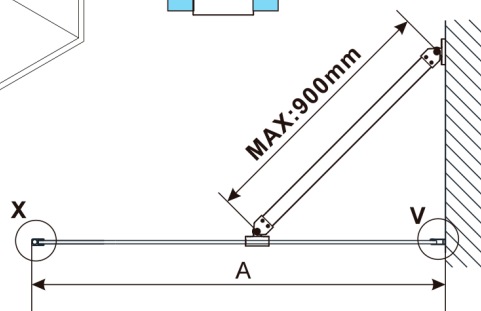

# ESCA BLACK MATT One-piece shower glass panel, wall-mount, matt glass, 1100 mm

Order code: ES1111-02

**Size**

Height: 2100 mm

Depth: 1100 mm

**Properties**

Warranty: 2 years

## Technical sheet

MODEL	A,mm
ES1070, ES1170, ES1270, ES1370, ES1570	690~705
ES1080, ES1180, ES1280, ES1380, ES1580	790~805
ES1090, ES1190, ES1290, ES1390, ES1590	890~905
ES1010, ES1110, ES1210, ES1310, ES1510	990~1005
ES1011, ES1111, ES1211, ES1311, ES1511	1090~1105
ES1012, ES1112, ES1212, ES1312, ES1512	1190~1205
ES1013, ES1113, ES1213, ES1313, ES1513	1290~1305
ES1014, ES1114, ES1214, ES1314, ES1514	1390~1405
ES1015, ES1115, ES1215, ES1315, ES1515	1490~1505

MODEL	A,mm
ES1070, ES1170, ES1270, ES1370, ES1570	690-705
ES1080, ES1180, ES1280, ES1380, ES1580	790-805
ES1090, ES1190, ES1290, ES1390, ES1590	890-905
ES1010, ES1110, ES1210, ES1310, ES1510	990-1005
ES1011, ES1111, ES1211, ES1311, ES1511	1090-1105
ES1012, ES1112, ES1212, ES1312, ES1512	1190-1205