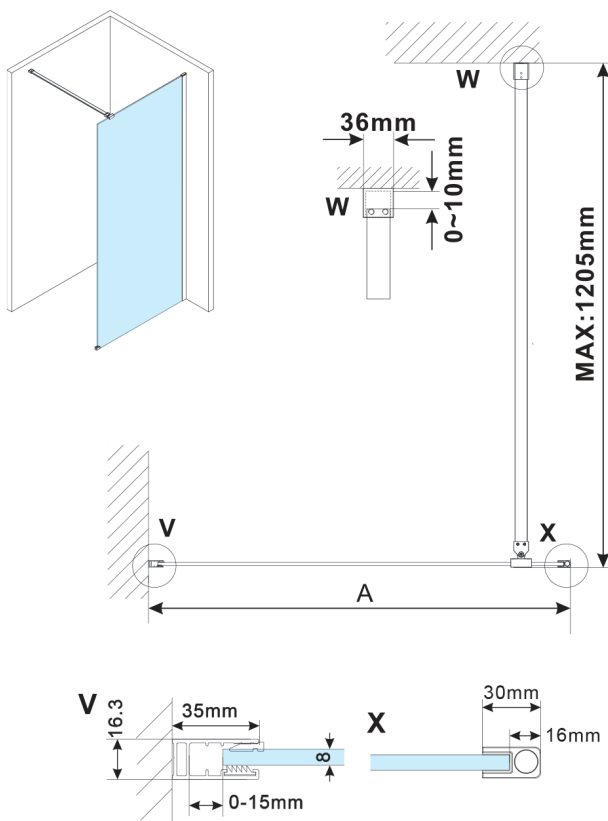

# ESCA BLACK MATT One-piece shower glass panel, wall-mount, matt glass, 1100 mm

Order code: ES1111-02

**Size**

Height: 2100 mm

Depth: 1100 mm

**Properties**

Warranty: 2 years

## Technical sheet

MODEL	A,mm
ES1070, ES1170, ES1270, ES1370, ES1570	690~705
ES1080, ES1180, ES1280, ES1380, ES1580	790~805
ES1090, ES1190, ES1290, ES1390, ES1590	890~905
ES1010, ES1110, ES1210, ES1310, ES1510	990~1005
ES1011, ES1111, ES1211, ES1311, ES1511	1090~1105
ES1012, ES1112, ES1212, ES1312, ES1512	1190~1205
ES1013, ES1113, ES1213, ES1313, ES1513	1290~1305
ES1014, ES1114, ES1214, ES1314, ES1514	1390~1405
ES1015, ES1115, ES1215, ES1315, ES1515	1490~1505

MODEL	A,mm
ES1070, ES1170, ES1270, ES1370, ES1570	690-705
ES1080, ES1180, ES1280, ES1380, ES1580	790-805
ES1090, ES1190, ES1290, ES1390, ES1590	890-905
ES1010, ES1110, ES1210, ES1310, ES1510	990-1005
ES1011, ES1111, ES1211, ES1311, ES1511	1090-1105
ES1012, ES1112, ES1212, ES1312, ES1512	1190-1205