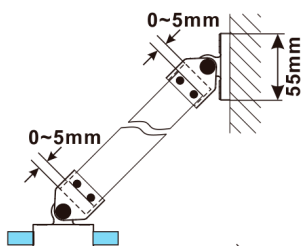

# ESCA BLACK MATT One-piece shower glass panel, wall-mount, matt glass, 1100 mm

Order code: ES1111-02

**Size**

Height: 2100 mm

Depth: 1100 mm

**Properties**

Warranty: 2 years

## Technical sheet

MODEL	A,mm
ES1070, ES1170, ES1270, ES1370, ES1570	690~705
ES1080, ES1180, ES1280, ES1380, ES1580	790~805
ES1090, ES1190, ES1290, ES1390, ES1590	890~905
ES1010, ES1110, ES1210, ES1310, ES1510	990~1005
ES1011, ES1111, ES1211, ES1311, ES1511	1090~1105
ES1012, ES1112, ES1212, ES1312, ES1512	1190~1205
ES1013, ES1113, ES1213, ES1313, ES1513	1290~1305
ES1014, ES1114, ES1214, ES1314, ES1514	1390~1405
ES1015, ES1115, ES1215, ES1315, ES1515	1490~1505

MODEL	A,mm
ES1070, ES1170, ES1270, ES1370, ES1570	690-705
ES1080, ES1180, ES1280, ES1380, ES1580	790-805
ES1090, ES1190, ES1290, ES1390, ES1590	890-905
ES1010, ES1110, ES1210, ES1310, ES1510	990-1005
ES1011, ES1111, ES1211, ES1311, ES1511	1090-1105
ES1012, ES1112, ES1212, ES1312, ES1512	1190-1205