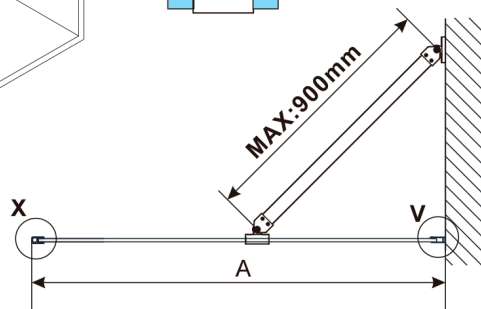

ESCA BLACK MATT One-piece shower glass panel, wall-mount, matt glass, 1000 mm

Order code: ES1110-02

Size

Height: 2100 mm

Depth: 1000 mm

Properties

Warranty: 2 years

Technical sheet

MODEL	A,mm
ES1070, ES1170, ES1270, ES1370, ES1570	690~705
ES1080, ES1180, ES1280, ES1380, ES1580	790~805
ES1090, ES1190, ES1290, ES1390, ES1590	890~905
ES1010, ES1110, ES1210, ES1310, ES1510	990~1005
ES1011, ES1111, ES1211, ES1311, ES1511	1090~1105
ES1012, ES1112, ES1212, ES1312, ES1512	1190~1205
ES1013, ES1113, ES1213, ES1313, ES1513	1290~1305
ES1014, ES1114, ES1214, ES1314, ES1514	1390~1405
ES1015, ES1115, ES1215, ES1315, ES1515	1490~1505

MODEL	A,mm
ES1070, ES1170, ES1270, ES1370, ES1570	690-705
ES1080, ES1180, ES1280, ES1380, ES1580	790-805
ES1090, ES1190, ES1290, ES1390, ES1590	890-905
ES1010, ES1110, ES1210, ES1310, ES1510	990-1005
ES1011, ES1111, ES1211, ES1311, ES1511	1090-1105
ES1012, ES1112, ES1212, ES1312, ES1512	1190-1205