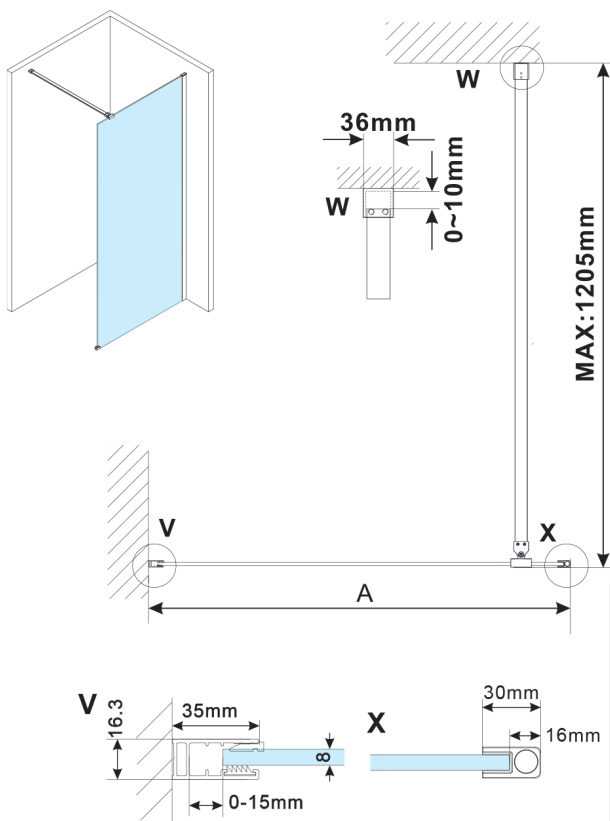

ESCA BLACK MATT One-piece shower glass panel, wall-mount, matt glass, 1000 mm

Order code: ES1110-02

Size

Height: 2100 mm

Depth: 1000 mm

Properties

Warranty: 2 years

Technical sheet

MODEL	A,mm
ES1070, ES1170, ES1270, ES1370, ES1570	690~705
ES1080, ES1180, ES1280, ES1380, ES1580	790~805
ES1090, ES1190, ES1290, ES1390, ES1590	890~905
ES1010, ES1110, ES1210, ES1310, ES1510	990~1005
ES1011, ES1111, ES1211, ES1311, ES1511	1090~1105
ES1012, ES1112, ES1212, ES1312, ES1512	1190~1205
ES1013, ES1113, ES1213, ES1313, ES1513	1290~1305
ES1014, ES1114, ES1214, ES1314, ES1514	1390~1405
ES1015, ES1115, ES1215, ES1315, ES1515	1490~1505

MODEL	A,mm
ES1070, ES1170, ES1270, ES1370, ES1570	690-705
ES1080, ES1180, ES1280, ES1380, ES1580	790-805
ES1090, ES1190, ES1290, ES1390, ES1590	890-905
ES1010, ES1110, ES1210, ES1310, ES1510	990-1005
ES1011, ES1111, ES1211, ES1311, ES1511	1090-1105
ES1012, ES1112, ES1212, ES1312, ES1512	1190-1205