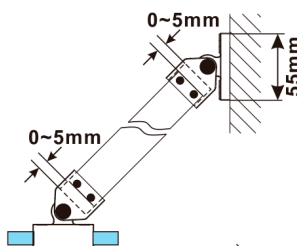

ESCA BLACK MATT One-piece shower glass panel, wall-mount, matt glass, 1000 mm

Order code: ES1110-02

Size

Height: 2100 mm

Depth: 1000 mm

Properties

Warranty: 2 years

Technical sheet

MODEL	A,mm
ES1070, ES1170, ES1270, ES1370, ES1570	690~705
ES1080, ES1180, ES1280, ES1380, ES1580	790~805
ES1090, ES1190, ES1290, ES1390, ES1590	890~905
ES1010, ES1110, ES1210, ES1310, ES1510	990~1005
ES1011, ES1111, ES1211, ES1311, ES1511	1090~1105
ES1012, ES1112, ES1212, ES1312, ES1512	1190~1205
ES1013, ES1113, ES1213, ES1313, ES1513	1290~1305
ES1014, ES1114, ES1214, ES1314, ES1514	1390~1405
ES1015, ES1115, ES1215, ES1315, ES1515	1490~1505

MODEL	A,mm
ES1070, ES1170, ES1270, ES1370, ES1570	690-705
ES1080, ES1180, ES1280, ES1380, ES1580	790-805
ES1090, ES1190, ES1290, ES1390, ES1590	890-905
ES1010, ES1110, ES1210, ES1310, ES1510	990-1005
ES1011, ES1111, ES1211, ES1311, ES1511	1090-1105
ES1012, ES1112, ES1212, ES1312, ES1512	1190-1205