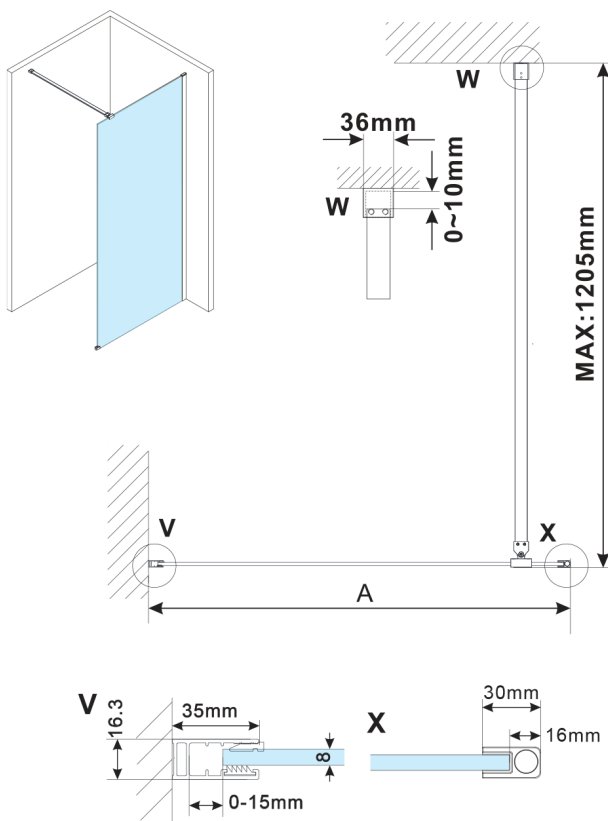

## ESCA CHROME One-piece shower glass panel, wall-mount, matt glass, 700 mm

Order code: ES1170-01

### Size

Height: 2100 mm

Depth: 700 mm

## Technical sheet

MODEL	A,mm
ES1070, ES1170, ES1270, ES1370, ES1570	690~705
ES1080, ES1180, ES1280, ES1380, ES1580	790~805
ES1090, ES1190, ES1290, ES1390, ES1590	890~905
ES1010, ES1110, ES1210, ES1310, ES1510	990~1005
ES1011, ES1111, ES1211, ES1311, ES1511	1090~1105
ES1012, ES1112, ES1212, ES1312, ES1512	1190~1205
ES1013, ES1113, ES1213, ES1313, ES1513	1290~1305
ES1014, ES1114, ES1214, ES1314, ES1514	1390~1405
ES1015, ES1115, ES1215, ES1315, ES1515	1490~1505

MODEL	A,mm
ES1070, ES1170, ES1270, ES1370, ES1570	690-705
ES1080, ES1180, ES1280, ES1380, ES1580	790-805
ES1090, ES1190, ES1290, ES1390, ES1590	890-905
ES1010, ES1110, ES1210, ES1310, ES1510	990-1005
ES1011, ES1111, ES1211, ES1311, ES1511	1090-1105
ES1012, ES1112, ES1212, ES1312, ES1512	1190-1205