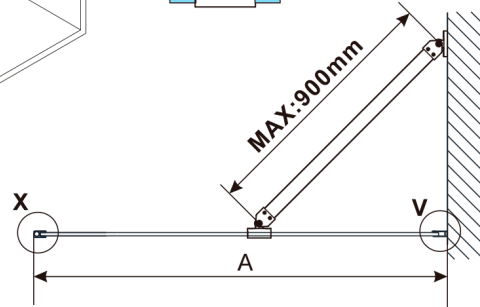

ESCA CHROME One-piece shower glass panel, wall-mount, matt glass, 1200 mm

Order code: ES1112-01

Size

Height: 2100 mm

Depth: 1200 mm

Properties

Warranty: 2 years

Technical sheet

MODEL	A,mm
ES1070,ES1170,ES1270,ES1370,ES1570	690~705
ES1080,ES1180,ES1280,ES1380,ES1580	790~805
ES1090,ES1190,ES1290,ES1390,ES1590	890~905
ES1010,ES1110,ES1210,ES1310,ES1510	990~1005
ES1011,ES1111,ES1211,ES1311,ES1511	1090~1105
ES1012,ES1112,ES1212,ES1312,ES1512	1190~1205
ES1013,ES1113,ES1213,ES1313,ES1513	1290~1305
ES1014,ES1114,ES1214,ES1314,ES1514	1390~1405
ES1015,ES1115,ES1215,ES1315,ES1515	1490~1505

ESCA CHROME One-piece shower glass panel, wall-mount, matt glass, 1200 mm

MODEL	A,mm
ES1070, ES1170, ES1270, ES1370, ES1570	690-705
ES1080, ES1180, ES1280, ES1380, ES1580	790-805
ES1090, ES1190, ES1290, ES1390, ES1590	890-905
ES1010, ES1110, ES1210, ES1310, ES1510	990-1005
ES1011, ES1111, ES1211, ES1311, ES1511	1090-1105
ES1012, ES1112, ES1212, ES1312, ES1512	1190-1205