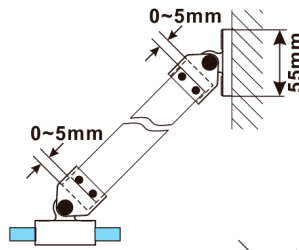

ESCA CHROME One-piece shower glass panel, wall-mount, matt glass, 1200 mm

Order code: ES1112-01

Size

Height: 2100 mm

Depth: 1200 mm

Properties

Warranty: 2 years

Technical sheet

MODEL	A,mm
ES1070,ES1170,ES1270,ES1370,ES1570	690~705
ES1080,ES1180,ES1280,ES1380,ES1580	790~805
ES1090,ES1190,ES1290,ES1390,ES1590	890~905
ES1010,ES1110,ES1210,ES1310,ES1510	990~1005
ES1011,ES1111,ES1211,ES1311,ES1511	1090~1105
ES1012,ES1112,ES1212,ES1312,ES1512	1190~1205
ES1013,ES1113,ES1213,ES1313,ES1513	1290~1305
ES1014,ES1114,ES1214,ES1314,ES1514	1390~1405
ES1015,ES1115,ES1215,ES1315,ES1515	1490~1505

ESCA CHROME One-piece shower glass panel, wall-mount, matt glass, 1200 mm

MODEL	A,mm
ES1070, ES1170, ES1270, ES1370, ES1570	690-705
ES1080, ES1180, ES1280, ES1380, ES1580	790-805
ES1090, ES1190, ES1290, ES1390, ES1590	890-905
ES1010, ES1110, ES1210, ES1310, ES1510	990-1005
ES1011, ES1111, ES1211, ES1311, ES1511	1090-1105
ES1012, ES1112, ES1212, ES1312, ES1512	1190-1205