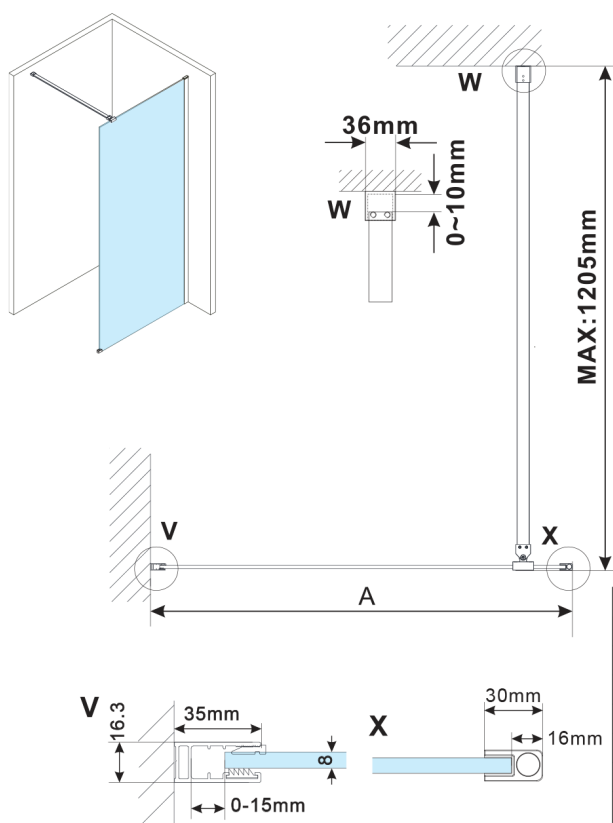

ESCA CHROME One-piece shower glass panel, wall-mount, matt glass, 1200 mm

Order code: ES1112-01

Size

Height: 2100 mm

Depth: 1200 mm

Properties

Warranty: 2 years

Technical sheet

MODEL	A,mm
ES1070,ES1170,ES1270,ES1370,ES1570	690~705
ES1080,ES1180,ES1280,ES1380,ES1580	790~805
ES1090,ES1190,ES1290,ES1390,ES1590	890~905
ES1010,ES1110,ES1210,ES1310,ES1510	990~1005
ES1011,ES1111,ES1211,ES1311,ES1511	1090~1105
ES1012,ES1112,ES1212,ES1312,ES1512	1190~1205
ES1013,ES1113,ES1213,ES1313,ES1513	1290~1305
ES1014,ES1114,ES1214,ES1314,ES1514	1390~1405
ES1015,ES1115,ES1215,ES1315,ES1515	1490~1505

ESCA CHROME One-piece shower glass panel, wall-mount, matt glass, 1200 mm

MODEL	A,mm
ES1070, ES1170, ES1270, ES1370, ES1570	690-705
ES1080, ES1180, ES1280, ES1380, ES1580	790-805
ES1090, ES1190, ES1290, ES1390, ES1590	890-905
ES1010, ES1110, ES1210, ES1310, ES1510	990-1005
ES1011, ES1111, ES1211, ES1311, ES1511	1090-1105
ES1012, ES1112, ES1212, ES1312, ES1512	1190-1205