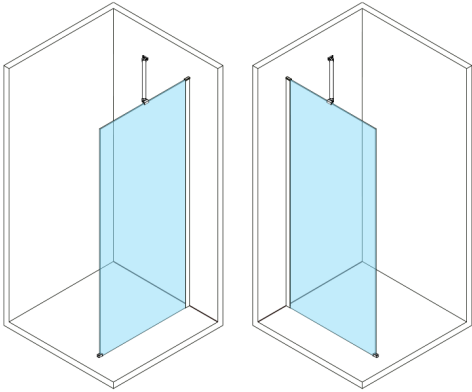

# ESCA CHROME One-piece shower glass panel, wall-mount, matt glass, 1100 mm

Order code: ES1111-01

## Size

Height: 2100 mm

Depth: 1100 mm

## Technical sheet

MODEL	A,mm
ES1070,ES1170,ES1270,ES1370,ES1570	690~705
ES1080,ES1180,ES1280,ES1380,ES1580	790~805
ES1090,ES1190,ES1290,ES1390,ES1590	890~905
ES1010,ES1110,ES1210,ES1310,ES1510	990~1005
ES1011,ES1111,ES1211,ES1311,ES1511	1090~1105
ES1012,ES1112,ES1212,ES1312,ES1512	1190~1205
ES1013,ES1113,ES1213,ES1313,ES1513	1290~1305
ES1014,ES1114,ES1214,ES1314,ES1514	1390~1405
ES1015,ES1115,ES1215,ES1315,ES1515	1490~1505

# ESCA CHROME One-piece shower glass panel, wall-mount, matt glass, 1100 mm

MODEL	A,mm
ES1070,ES1170,ES1270,ES1370,ES1570	690-705
ES1080,ES1180,ES1280,ES1380,ES1580	790-805
ES1090,ES1190,ES1290,ES1390,ES1590	890-905
ES1010,ES1110,ES1210,ES1310,ES1510	990-1005
ES1011,ES1111,ES1211,ES1311,ES1511	1090-1105
ES1012,ES1112,ES1212,ES1312,ES1512	1190-1205