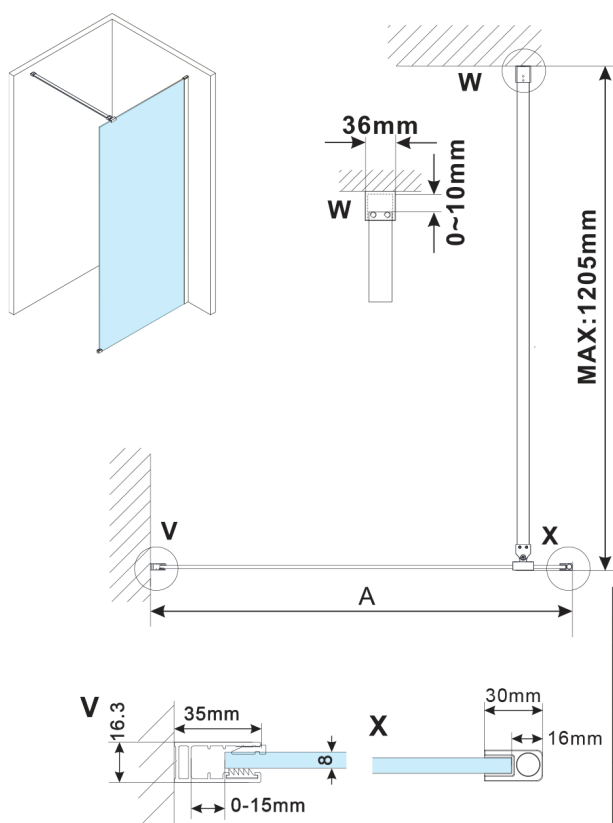

# ESCA CHROME One-piece shower glass panel, wall-mount, matt glass, 1100 mm

Order code: ES1111-01

## Size

Height: 2100 mm

Depth: 1100 mm

## Technical sheet

MODEL	A,mm
ES1070,ES1170,ES1270,ES1370,ES1570	690~705
ES1080,ES1180,ES1280,ES1380,ES1580	790~805
ES1090,ES1190,ES1290,ES1390,ES1590	890~905
ES1010,ES1110,ES1210,ES1310,ES1510	990~1005
ES1011,ES1111,ES1211,ES1311,ES1511	1090~1105
ES1012,ES1112,ES1212,ES1312,ES1512	1190~1205
ES1013,ES1113,ES1213,ES1313,ES1513	1290~1305
ES1014,ES1114,ES1214,ES1314,ES1514	1390~1405
ES1015,ES1115,ES1215,ES1315,ES1515	1490~1505

# ESCA CHROME One-piece shower glass panel, wall-mount, matt glass, 1100 mm

MODEL	A,mm
ES1070,ES1170,ES1270,ES1370,ES1570	690-705
ES1080,ES1180,ES1280,ES1380,ES1580	790-805
ES1090,ES1190,ES1290,ES1390,ES1590	890-905
ES1010,ES1110,ES1210,ES1310,ES1510	990-1005
ES1011,ES1111,ES1211,ES1311,ES1511	1090-1105
ES1012,ES1112,ES1212,ES1312,ES1512	1190-1205