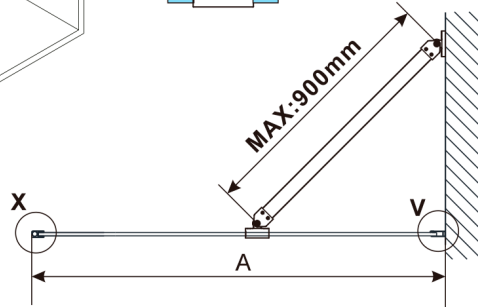

ESCA CHROME One-piece shower glass panel, wall-mount, matt glass, 1100 mm