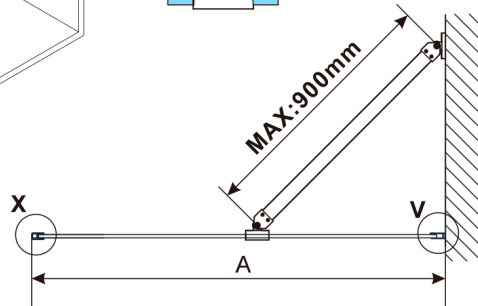

ESCA CHROME One-piece shower glass panel, wall-mount, matt glass, 1000 mm

Order code: ES1110-01

Size

Height: 2100 mm

Depth: 1000 mm

Properties

Warranty: 2 years

Technical sheet

MODEL	A,mm
ES1070,ES1170,ES1270,ES1370,ES1570	690~705
ES1080,ES1180,ES1280,ES1380,ES1580	790~805
ES1090,ES1190,ES1290,ES1390,ES1590	890~905
ES1010,ES1110,ES1210,ES1310,ES1510	990~1005
ES1011,ES1111,ES1211,ES1311,ES1511	1090~1105
ES1012,ES1112,ES1212,ES1312,ES1512	1190~1205
ES1013,ES1113,ES1213,ES1313,ES1513	1290~1305
ES1014,ES1114,ES1214,ES1314,ES1514	1390~1405
ES1015,ES1115,ES1215,ES1315,ES1515	1490~1505

ESCA CHROME One-piece shower glass panel, wall-mount, matt glass, 1000 mm

MODEL	A,mm
ES1070, ES1170, ES1270, ES1370, ES1570	690-705
ES1080, ES1180, ES1280, ES1380, ES1580	790-805
ES1090, ES1190, ES1290, ES1390, ES1590	890-905
ES1010, ES1110, ES1210, ES1310, ES1510	990-1005
ES1011, ES1111, ES1211, ES1311, ES1511	1090-1105
ES1012, ES1112, ES1212, ES1312, ES1512	1190-1205