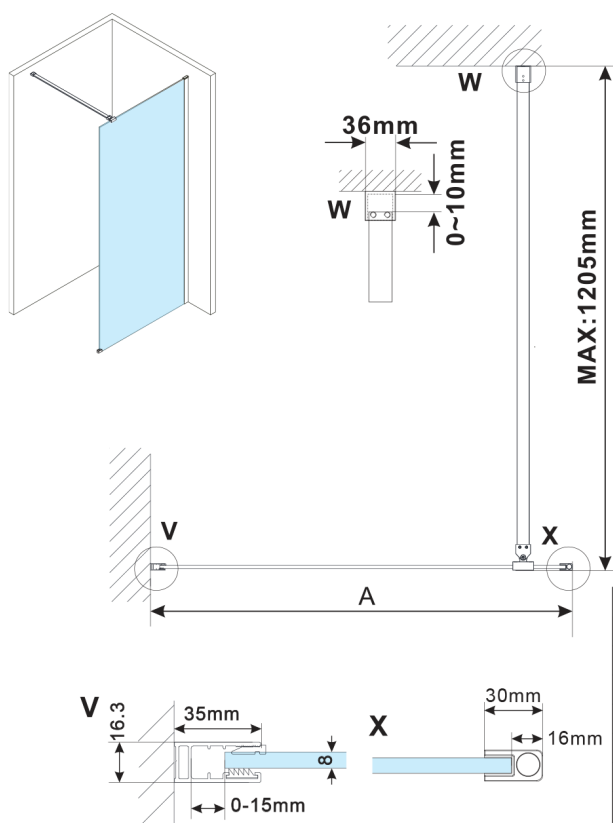

ESCA CHROME One-piece shower glass panel, wall-mount, matt glass, 1000 mm

Order code: ES1110-01

Size

Height: 2100 mm

Depth: 1000 mm

Properties

Warranty: 2 years

Technical sheet

MODEL	A,mm
ES1070,ES1170,ES1270,ES1370,ES1570	690~705
ES1080,ES1180,ES1280,ES1380,ES1580	790~805
ES1090,ES1190,ES1290,ES1390,ES1590	890~905
ES1010,ES1110,ES1210,ES1310,ES1510	990~1005
ES1011,ES1111,ES1211,ES1311,ES1511	1090~1105
ES1012,ES1112,ES1212,ES1312,ES1512	1190~1205
ES1013,ES1113,ES1213,ES1313,ES1513	1290~1305
ES1014,ES1114,ES1214,ES1314,ES1514	1390~1405
ES1015,ES1115,ES1215,ES1315,ES1515	1490~1505

ESCA CHROME One-piece shower glass panel, wall-mount, matt glass, 1000 mm

MODEL	A,mm
ES1070, ES1170, ES1270, ES1370, ES1570	690-705
ES1080, ES1180, ES1280, ES1380, ES1580	790-805
ES1090, ES1190, ES1290, ES1390, ES1590	890-905
ES1010, ES1110, ES1210, ES1310, ES1510	990-1005
ES1011, ES1111, ES1211, ES1311, ES1511	1090-1105
ES1012, ES1112, ES1212, ES1312, ES1512	1190-1205