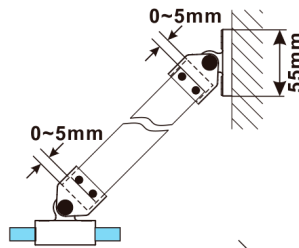

ESCA CHROME One-piece shower glass panel, wall-mount, matt glass, 1000 mm

Order code: ES1110-01

Size

Height: 2100 mm

Depth: 1000 mm

Properties

Warranty: 2 years

Technical sheet

MODEL	A,mm
ES1070,ES1170,ES1270,ES1370,ES1570	690~705
ES1080,ES1180,ES1280,ES1380,ES1580	790~805
ES1090,ES1190,ES1290,ES1390,ES1590	890~905
ES1010,ES1110,ES1210,ES1310,ES1510	990~1005
ES1011,ES1111,ES1211,ES1311,ES1511	1090~1105
ES1012,ES1112,ES1212,ES1312,ES1512	1190~1205
ES1013,ES1113,ES1213,ES1313,ES1513	1290~1305
ES1014,ES1114,ES1214,ES1314,ES1514	1390~1405
ES1015,ES1115,ES1215,ES1315,ES1515	1490~1505

ESCA CHROME One-piece shower glass panel, wall-mount, matt glass, 1000 mm

MODEL	A,mm
ES1070, ES1170, ES1270, ES1370, ES1570	690-705
ES1080, ES1180, ES1280, ES1380, ES1580	790-805
ES1090, ES1190, ES1290, ES1390, ES1590	890-905
ES1010, ES1110, ES1210, ES1310, ES1510	990-1005
ES1011, ES1111, ES1211, ES1311, ES1511	1090-1105
ES1012, ES1112, ES1212, ES1312, ES1512	1190-1205