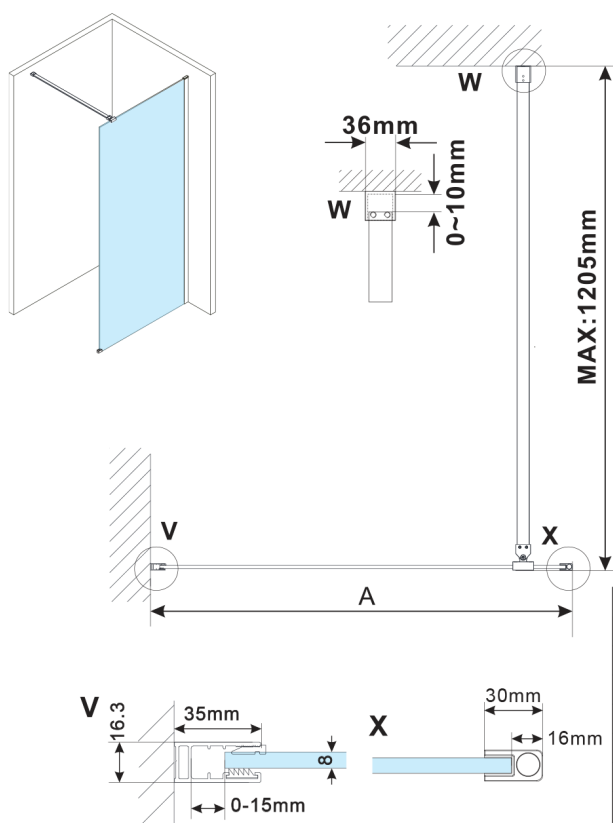

# ESCA WHITE MATT One-piece shower glass panel, wall-mount, clear Glass, 900 mm

Order code: ES1090-03

## Size

Height: 2100 mm

Depth: 900 mm

## Technical sheet

MODEL	A,mm
ES1070,ES1170,ES1270,ES1370,ES1570	690~705
ES1080,ES1180,ES1280,ES1380,ES1580	790~805
ES1090,ES1190,ES1290,ES1390,ES1590	890~905
ES1010,ES1110,ES1210,ES1310,ES1510	990~1005
ES1011,ES1111,ES1211,ES1311,ES1511	1090~1105
ES1012,ES1112,ES1212,ES1312,ES1512	1190~1205
ES1013,ES1113,ES1213,ES1313,ES1513	1290~1305
ES1014,ES1114,ES1214,ES1314,ES1514	1390~1405
ES1015,ES1115,ES1215,ES1315,ES1515	1490~1505

**ESCA WHITE MATT One-piece shower glass panel,  
wall-mount, clear Glass, 900 mm**

MODEL	A,mm
ES1070,ES1170,ES1270,ES1370,ES1570	690-705
ES1080,ES1180,ES1280,ES1380,ES1580	790-805
ES1090,ES1190,ES1290,ES1390,ES1590	890-905
ES1010,ES1110,ES1210,ES1310,ES1510	990-1005
ES1011,ES1111,ES1211,ES1311,ES1511	1090-1105
ES1012,ES1112,ES1212,ES1312,ES1512	1190-1205