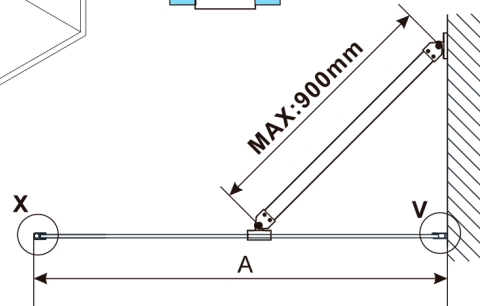

# ESCA WHITE MATT One-piece shower glass panel, wall-mount, clear Glass, 900 mm

Order code: ES1090-03

## Size

Height: 2100 mm

Depth: 900 mm

## Technical sheet

MODEL	A,mm
ES1070,ES1170,ES1270,ES1370,ES1570	690~705
ES1080,ES1180,ES1280,ES1380,ES1580	790~805
ES1090,ES1190,ES1290,ES1390,ES1590	890~905
ES1010,ES1110,ES1210,ES1310,ES1510	990~1005
ES1011,ES1111,ES1211,ES1311,ES1511	1090~1105
ES1012,ES1112,ES1212,ES1312,ES1512	1190~1205
ES1013,ES1113,ES1213,ES1313,ES1513	1290~1305
ES1014,ES1114,ES1214,ES1314,ES1514	1390~1405
ES1015,ES1115,ES1215,ES1315,ES1515	1490~1505

**ESCA WHITE MATT One-piece shower glass panel,  
wall-mount, clear Glass, 900 mm**

MODEL	A,mm
ES1070,ES1170,ES1270,ES1370,ES1570	690-705
ES1080,ES1180,ES1280,ES1380,ES1580	790-805
ES1090,ES1190,ES1290,ES1390,ES1590	890-905
ES1010,ES1110,ES1210,ES1310,ES1510	990-1005
ES1011,ES1111,ES1211,ES1311,ES1511	1090-1105
ES1012,ES1112,ES1212,ES1312,ES1512	1190-1205