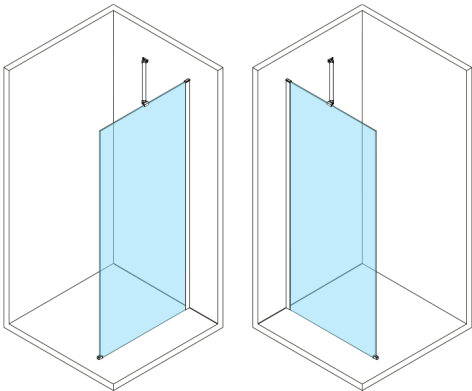

# ESCA WHITE MATT One-piece shower glass panel, wall-mount, clear Glass, 900 mm

Order code: ES1090-03

## Size

Height: 2100 mm

Depth: 900 mm

## Technical sheet

MODEL	A,mm
ES1070,ES1170,ES1270,ES1370,ES1570	690~705
ES1080,ES1180,ES1280,ES1380,ES1580	790~805
ES1090,ES1190,ES1290,ES1390,ES1590	890~905
ES1010,ES1110,ES1210,ES1310,ES1510	990~1005
ES1011,ES1111,ES1211,ES1311,ES1511	1090~1105
ES1012,ES1112,ES1212,ES1312,ES1512	1190~1205
ES1013,ES1113,ES1213,ES1313,ES1513	1290~1305
ES1014,ES1114,ES1214,ES1314,ES1514	1390~1405
ES1015,ES1115,ES1215,ES1315,ES1515	1490~1505

**ESCA WHITE MATT One-piece shower glass panel,  
wall-mount, clear Glass, 900 mm**

MODEL	A,mm
ES1070,ES1170,ES1270,ES1370,ES1570	690-705
ES1080,ES1180,ES1280,ES1380,ES1580	790-805
ES1090,ES1190,ES1290,ES1390,ES1590	890-905
ES1010,ES1110,ES1210,ES1310,ES1510	990-1005
ES1011,ES1111,ES1211,ES1311,ES1511	1090-1105
ES1012,ES1112,ES1212,ES1312,ES1512	1190-1205