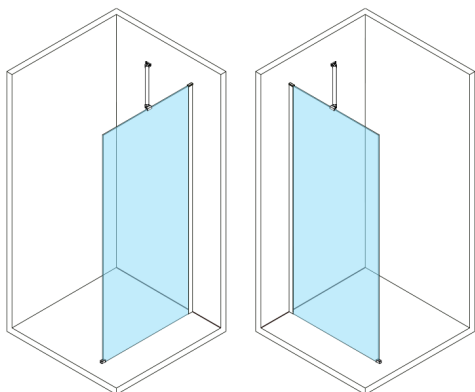

ESCA WHITE MATT One-piece shower glass panel, wall-mount, clear Glass, 700 mm

Order code: ES1070-03

Size

Height: 2100 mm

Depth: 700 mm

Properties

Warranty: 2 years

Technical sheet

MODEL	A,mm
ES1070, ES1170, ES1270, ES1370, ES1570	690~705
ES1080, ES1180, ES1280, ES1380, ES1580	790~805
ES1090, ES1190, ES1290, ES1390, ES1590	890~905
ES1010, ES1110, ES1210, ES1310, ES1510	990~1005
ES1011, ES1111, ES1211, ES1311, ES1511	1090~1105
ES1012, ES1112, ES1212, ES1312, ES1512	1190~1205
ES1013, ES1113, ES1213, ES1313, ES1513	1290~1305
ES1014, ES1114, ES1214, ES1314, ES1514	1390~1405
ES1015, ES1115, ES1215, ES1315, ES1515	1490~1505

MODEL	A,mm
ES1070,ES1170,ES1270,ES1370,ES1570	690-705
ES1080,ES1180,ES1280,ES1380,ES1580	790-805
ES1090,ES1190,ES1290,ES1390,ES1590	890-905
ES1010,ES1110,ES1210,ES1310,ES1510	990-1005
ES1011,ES1111,ES1211,ES1311,ES1511	1090-1105
ES1012,ES1112,ES1212,ES1312,ES1512	1190-1205