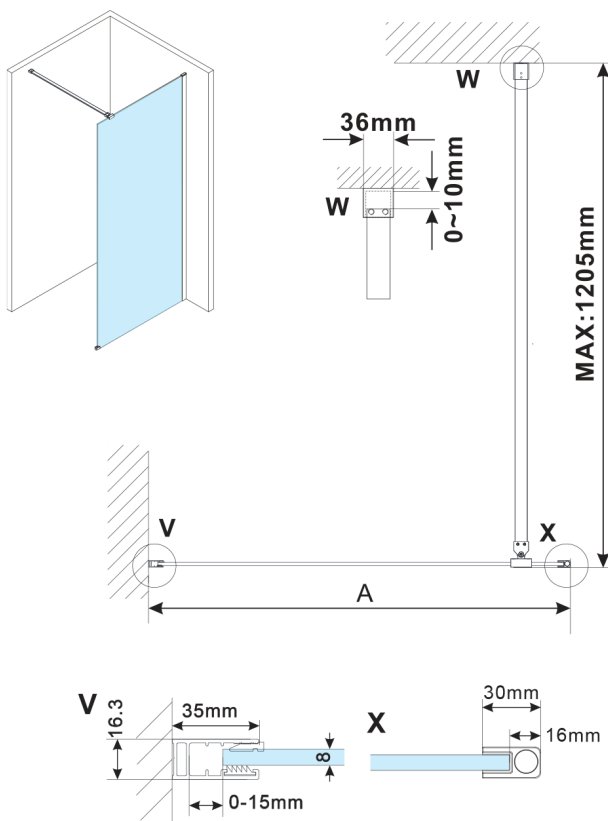

ESCA WHITE MATT One-piece shower glass panel, wall-mount, clear Glass, 700 mm

Order code: ES1070-03

Size

Height: 2100 mm

Depth: 700 mm

Properties

Warranty: 2 years

Technical sheet

MODEL	A,mm
ES1070, ES1170, ES1270, ES1370, ES1570	690~705
ES1080, ES1180, ES1280, ES1380, ES1580	790~805
ES1090, ES1190, ES1290, ES1390, ES1590	890~905
ES1010, ES1110, ES1210, ES1310, ES1510	990~1005
ES1011, ES1111, ES1211, ES1311, ES1511	1090~1105
ES1012, ES1112, ES1212, ES1312, ES1512	1190~1205
ES1013, ES1113, ES1213, ES1313, ES1513	1290~1305
ES1014, ES1114, ES1214, ES1314, ES1514	1390~1405
ES1015, ES1115, ES1215, ES1315, ES1515	1490~1505

MODEL	A,mm
ES1070,ES1170,ES1270,ES1370,ES1570	690-705
ES1080,ES1180,ES1280,ES1380,ES1580	790-805
ES1090,ES1190,ES1290,ES1390,ES1590	890-905
ES1010,ES1110,ES1210,ES1310,ES1510	990-1005
ES1011,ES1111,ES1211,ES1311,ES1511	1090-1105
ES1012,ES1112,ES1212,ES1312,ES1512	1190-1205