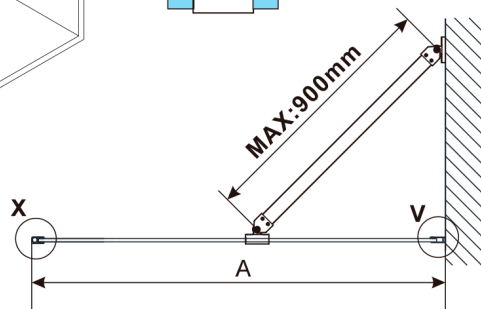

ESCA WHITE MATT One-piece shower glass panel, wall-mount, clear Glass, 700 mm

Order code: ES1070-03

Size

Height: 2100 mm

Depth: 700 mm

Properties

Warranty: 2 years

Technical sheet

MODEL	A,mm
ES1070, ES1170, ES1270, ES1370, ES1570	690~705
ES1080, ES1180, ES1280, ES1380, ES1580	790~805
ES1090, ES1190, ES1290, ES1390, ES1590	890~905
ES1010, ES1110, ES1210, ES1310, ES1510	990~1005
ES1011, ES1111, ES1211, ES1311, ES1511	1090~1105
ES1012, ES1112, ES1212, ES1312, ES1512	1190~1205
ES1013, ES1113, ES1213, ES1313, ES1513	1290~1305
ES1014, ES1114, ES1214, ES1314, ES1514	1390~1405
ES1015, ES1115, ES1215, ES1315, ES1515	1490~1505

MODEL	A,mm
ES1070,ES1170,ES1270,ES1370,ES1570	690-705
ES1080,ES1180,ES1280,ES1380,ES1580	790-805
ES1090,ES1190,ES1290,ES1390,ES1590	890-905
ES1010,ES1110,ES1210,ES1310,ES1510	990-1005
ES1011,ES1111,ES1211,ES1311,ES1511	1090-1105
ES1012,ES1112,ES1212,ES1312,ES1512	1190-1205