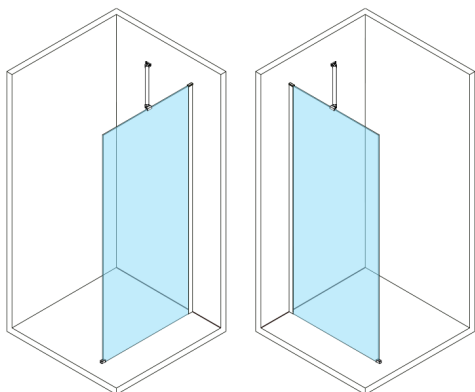

## ESCA GOLD MATT One-piece shower glass panel, wall-mount, clear Glass, 900 mm

Order code: ES1090-04

### Size

Width: 900 mm

Height: 2100 mm

## Technical sheet

MODEL	A,mm
ES1070,ES1170,ES1270,ES1370,ES1570	690~705
ES1080,ES1180,ES1280,ES1380,ES1580	790~805
ES1090,ES1190,ES1290,ES1390,ES1590	890~905
ES1010,ES1110,ES1210,ES1310,ES1510	990~1005
ES1011,ES1111,ES1211,ES1311,ES1511	1090~1105
ES1012,ES1112,ES1212,ES1312,ES1512	1190~1205
ES1013,ES1113,ES1213,ES1313,ES1513	1290~1305
ES1014,ES1114,ES1214,ES1314,ES1514	1390~1405
ES1015,ES1115,ES1215,ES1315,ES1515	1490~1505