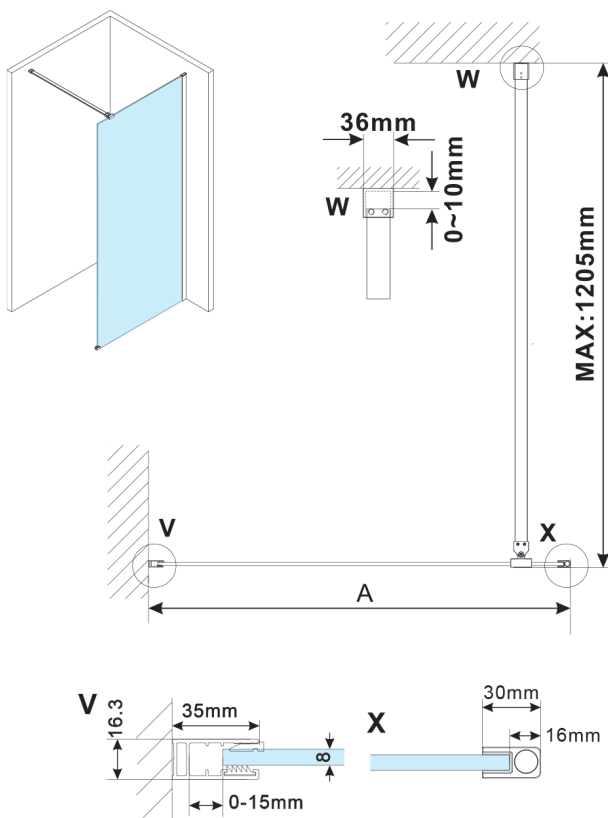

## ESCA GOLD MATT One-piece shower glass panel, wall-mount, clear Glass, 800 mm

Order code: ES1080-04

### Size

Height: 2100 mm

Depth: 800 mm

## Technical sheet

MODEL	A,mm
ES1070, ES1170, ES1270, ES1370, ES1570	690~705
ES1080, ES1180, ES1280, ES1380, ES1580	790~805
ES1090, ES1190, ES1290, ES1390, ES1590	890~905
ES1010, ES1110, ES1210, ES1310, ES1510	990~1005
ES1011, ES1111, ES1211, ES1311, ES1511	1090~1105
ES1012, ES1112, ES1212, ES1312, ES1512	1190~1205
ES1013, ES1113, ES1213, ES1313, ES1513	1290~1305
ES1014, ES1114, ES1214, ES1314, ES1514	1390~1405
ES1015, ES1115, ES1215, ES1315, ES1515	1490~1505

MODEL	A,mm
ES1070, ES1170, ES1270, ES1370, ES1570	690-705
ES1080, ES1180, ES1280, ES1380, ES1580	790-805
ES1090, ES1190, ES1290, ES1390, ES1590	890-905
ES1010, ES1110, ES1210, ES1310, ES1510	990-1005
ES1011, ES1111, ES1211, ES1311, ES1511	1090-1105
ES1012, ES1112, ES1212, ES1312, ES1512	1190-1205