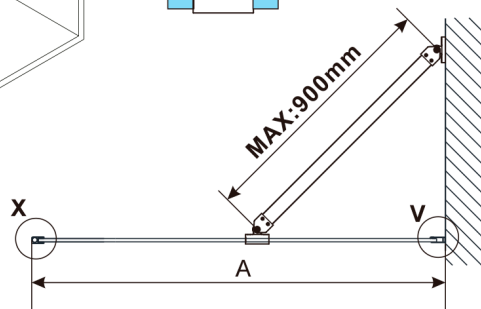

### Size

Height: 2100 mm

Depth: 800 mm

## Technical sheet

MODEL	A,mm
ES1070, ES1170, ES1270, ES1370, ES1570	690~705
ES1080, ES1180, ES1280, ES1380, ES1580	790~805
ES1090, ES1190, ES1290, ES1390, ES1590	890~905
ES1010, ES1110, ES1210, ES1310, ES1510	990~1005
ES1011, ES1111, ES1211, ES1311, ES1511	1090~1105
ES1012, ES1112, ES1212, ES1312, ES1512	1190~1205
ES1013, ES1113, ES1213, ES1313, ES1513	1290~1305
ES1014, ES1114, ES1214, ES1314, ES1514	1390~1405
ES1015, ES1115, ES1215, ES1315, ES1515	1490~1505

MODEL	A,mm
ES1070, ES1170, ES1270, ES1370, ES1570	690-705
ES1080, ES1180, ES1280, ES1380, ES1580	790-805
ES1090, ES1190, ES1290, ES1390, ES1590	890-905
ES1010, ES1110, ES1210, ES1310, ES1510	990-1005
ES1011, ES1111, ES1211, ES1311, ES1511	1090-1105
ES1012, ES1112, ES1212, ES1312, ES1512	1190-1205