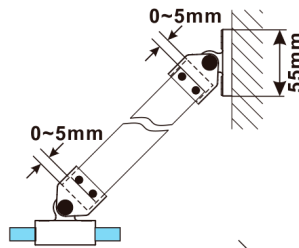

ESCA GOLD MATT One-piece shower glass panel, wall-mount, clear Glass, 700 mm

Order code: ES1070-04

Size

Height: 2100 mm

Depth: 700 mm

Properties

Warranty: 2 years

Technical sheet

MODEL	A,mm
ES1070,ES1170,ES1270,ES1370,ES1570	690~705
ES1080,ES1180,ES1280,ES1380,ES1580	790~805
ES1090,ES1190,ES1290,ES1390,ES1590	890~905
ES1010,ES1110,ES1210,ES1310,ES1510	990~1005
ES1011,ES1111,ES1211,ES1311,ES1511	1090~1105
ES1012,ES1112,ES1212,ES1312,ES1512	1190~1205
ES1013,ES1113,ES1213,ES1313,ES1513	1290~1305
ES1014,ES1114,ES1214,ES1314,ES1514	1390~1405
ES1015,ES1115,ES1215,ES1315,ES1515	1490~1505

ESCA GOLD MATT One-piece shower glass panel,
wall-mount, clear Glass, 700 mm

MODEL	A,mm
ES1070,ES1170,ES1270,ES1370,ES1570	690-705
ES1080,ES1180,ES1280,ES1380,ES1580	790-805
ES1090,ES1190,ES1290,ES1390,ES1590	890-905
ES1010,ES1110,ES1210,ES1310,ES1510	990-1005
ES1011,ES1111,ES1211,ES1311,ES1511	1090-1105
ES1012,ES1112,ES1212,ES1312,ES1512	1190-1205