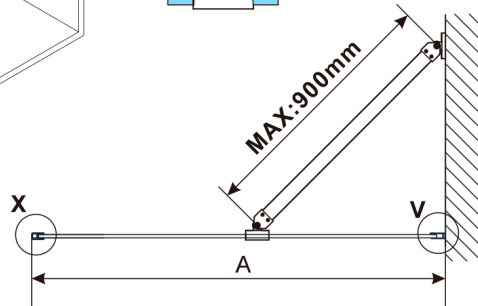

ESCA GOLD MATT One-piece shower glass panel, wall-mount, clear Glass, 700 mm

Order code: ES1070-04

Size

Height: 2100 mm

Depth: 700 mm

Properties

Warranty: 2 years

Technical sheet

MODEL	A,mm
ES1070,ES1170,ES1270,ES1370,ES1570	690~705
ES1080,ES1180,ES1280,ES1380,ES1580	790~805
ES1090,ES1190,ES1290,ES1390,ES1590	890~905
ES1010,ES1110,ES1210,ES1310,ES1510	990~1005
ES1011,ES1111,ES1211,ES1311,ES1511	1090~1105
ES1012,ES1112,ES1212,ES1312,ES1512	1190~1205
ES1013,ES1113,ES1213,ES1313,ES1513	1290~1305
ES1014,ES1114,ES1214,ES1314,ES1514	1390~1405
ES1015,ES1115,ES1215,ES1315,ES1515	1490~1505

ESCA GOLD MATT One-piece shower glass panel,
wall-mount, clear Glass, 700 mm

MODEL	A,mm
ES1070,ES1170,ES1270,ES1370,ES1570	690-705
ES1080,ES1180,ES1280,ES1380,ES1580	790-805
ES1090,ES1190,ES1290,ES1390,ES1590	890-905
ES1010,ES1110,ES1210,ES1310,ES1510	990-1005
ES1011,ES1111,ES1211,ES1311,ES1511	1090-1105
ES1012,ES1112,ES1212,ES1312,ES1512	1190-1205