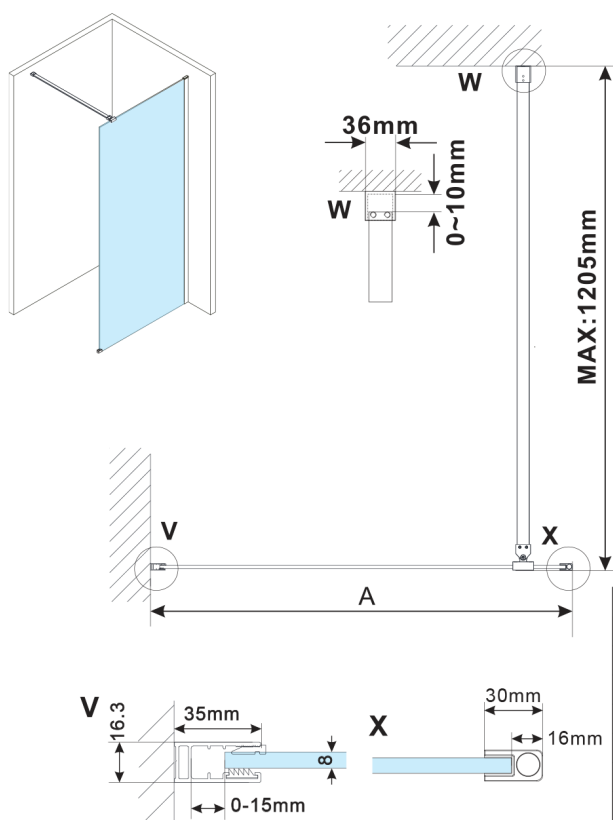

ESCA GOLD MATT One-piece shower glass panel, wall-mount, clear Glass, 700 mm

Order code: ES1070-04

Size

Height: 2100 mm

Depth: 700 mm

Properties

Warranty: 2 years

Technical sheet

MODEL	A,mm
ES1070,ES1170,ES1270,ES1370,ES1570	690~705
ES1080,ES1180,ES1280,ES1380,ES1580	790~805
ES1090,ES1190,ES1290,ES1390,ES1590	890~905
ES1010,ES1110,ES1210,ES1310,ES1510	990~1005
ES1011,ES1111,ES1211,ES1311,ES1511	1090~1105
ES1012,ES1112,ES1212,ES1312,ES1512	1190~1205
ES1013,ES1113,ES1213,ES1313,ES1513	1290~1305
ES1014,ES1114,ES1214,ES1314,ES1514	1390~1405
ES1015,ES1115,ES1215,ES1315,ES1515	1490~1505

ESCA GOLD MATT One-piece shower glass panel,
wall-mount, clear Glass, 700 mm

MODEL	A,mm
ES1070,ES1170,ES1270,ES1370,ES1570	690-705
ES1080,ES1180,ES1280,ES1380,ES1580	790-805
ES1090,ES1190,ES1290,ES1390,ES1590	890-905
ES1010,ES1110,ES1210,ES1310,ES1510	990-1005
ES1011,ES1111,ES1211,ES1311,ES1511	1090-1105
ES1012,ES1112,ES1212,ES1312,ES1512	1190-1205