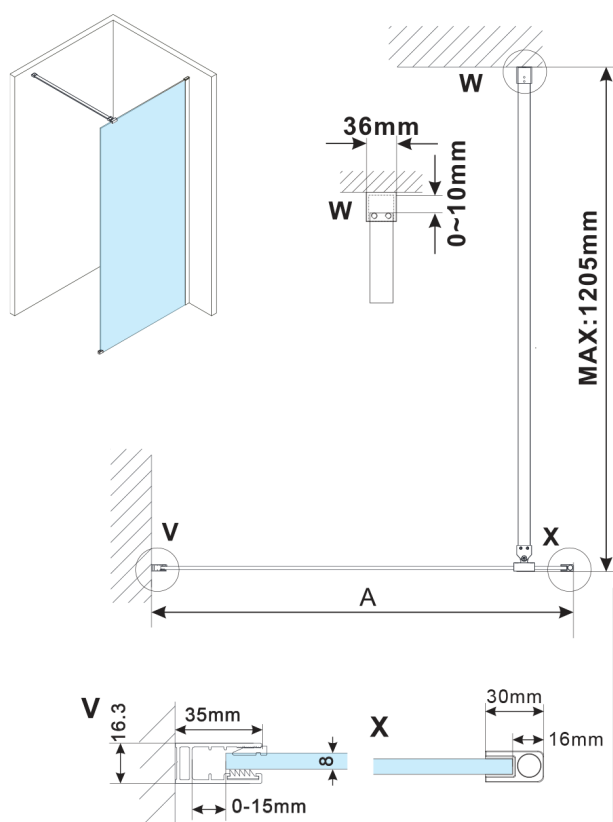

ESCA GOLD MATT One-piece shower glass panel, wall-mount, clear Glass, 1500 mm

Order code: ES1015-04

Size

Height: 2100 mm

Depth: 1500 mm

Properties

Warranty: 2 years

Technical sheet

MODEL	A,mm
ES1070, ES1170, ES1270, ES1370, ES1570	690~705
ES1080, ES1180, ES1280, ES1380, ES1580	790~805
ES1090, ES1190, ES1290, ES1390, ES1590	890~905
ES1010, ES1110, ES1210, ES1310, ES1510	990~1005
ES1011, ES1111, ES1211, ES1311, ES1511	1090~1105
ES1012, ES1112, ES1212, ES1312, ES1512	1190~1205
ES1013, ES1113, ES1213, ES1313, ES1513	1290~1305
ES1014, ES1114, ES1214, ES1314, ES1514	1390~1405
ES1015, ES1115, ES1215, ES1315, ES1515	1490~1505