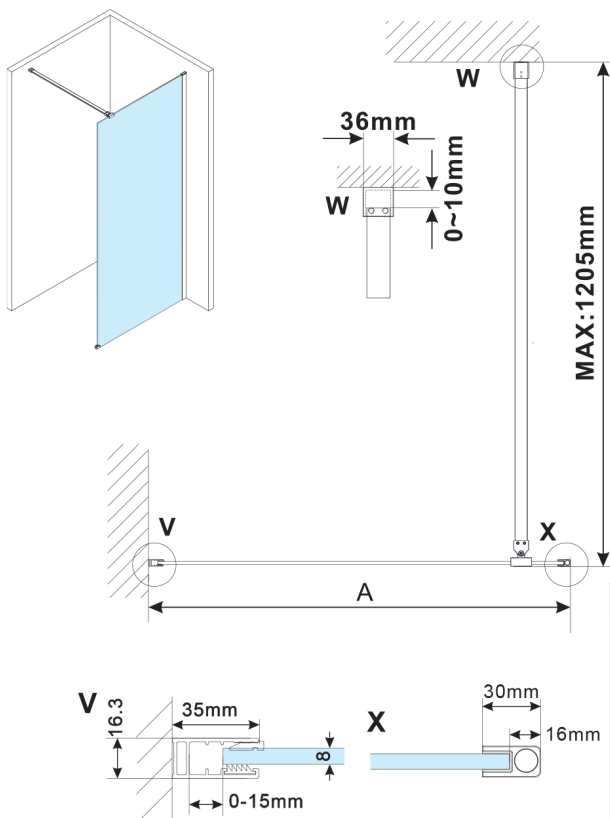

ESCA GOLD MATT One-piece shower glass panel, wall-mount, clear Glass, 1300 mm

Order code: ES1013-04

Size

Height: 2100 mm

Depth: 1300 mm

Properties

Warranty: 2 years

Technical sheet

MODEL	A,mm
ES1070,ES1170,ES1270,ES1370,ES1570	690~705
ES1080,ES1180,ES1280,ES1380,ES1580	790~805
ES1090,ES1190,ES1290,ES1390,ES1590	890~905
ES1010,ES1110,ES1210,ES1310,ES1510	990~1005
ES1011,ES1111,ES1211,ES1311,ES1511	1090~1105
ES1012,ES1112,ES1212,ES1312,ES1512	1190~1205
ES1013,ES1113,ES1213,ES1313,ES1513	1290~1305
ES1014,ES1114,ES1214,ES1314,ES1514	1390~1405
ES1015,ES1115,ES1215,ES1315,ES1515	1490~1505