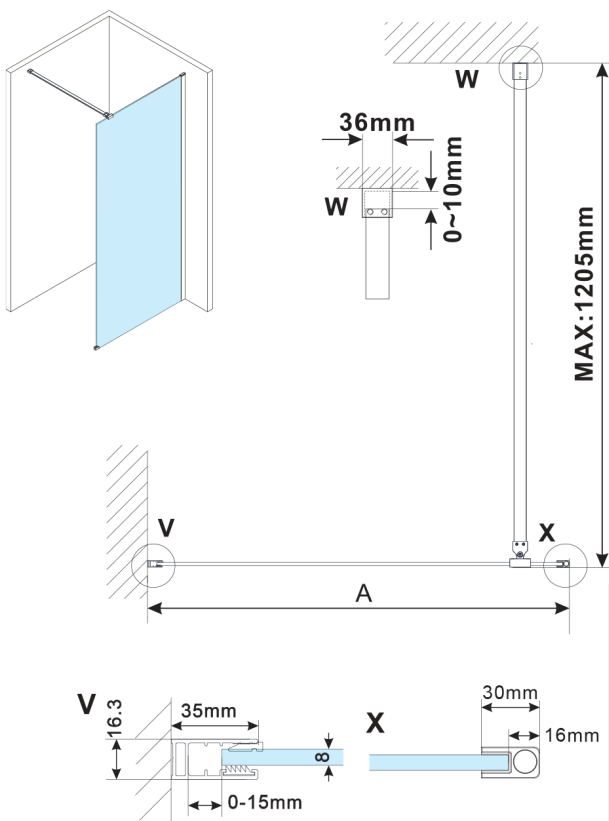

ESCA GOLD MATT One-piece shower glass panel, wall-mount, clear Glass, 1200 mm

Order code: ES1012-04

Size

Height: 2100 mm

Depth: 1200 mm

Properties

Warranty: 2 years

Technical sheet

MODEL	A,mm
ES1070, ES1170, ES1270, ES1370, ES1570	690~705
ES1080, ES1180, ES1280, ES1380, ES1580	790~805
ES1090, ES1190, ES1290, ES1390, ES1590	890~905
ES1010, ES1110, ES1210, ES1310, ES1510	990~1005
ES1011, ES1111, ES1211, ES1311, ES1511	1090~1105
ES1012, ES1112, ES1212, ES1312, ES1512	1190~1205
ES1013, ES1113, ES1213, ES1313, ES1513	1290~1305
ES1014, ES1114, ES1214, ES1314, ES1514	1390~1405
ES1015, ES1115, ES1215, ES1315, ES1515	1490~1505

MODEL	A,mm
ES1070, ES1170, ES1270, ES1370, ES1570	690-705
ES1080, ES1180, ES1280, ES1380, ES1580	790-805
ES1090, ES1190, ES1290, ES1390, ES1590	890-905
ES1010, ES1110, ES1210, ES1310, ES1510	990-1005
ES1011, ES1111, ES1211, ES1311, ES1511	1090-1105
ES1012, ES1112, ES1212, ES1312, ES1512	1190-1205