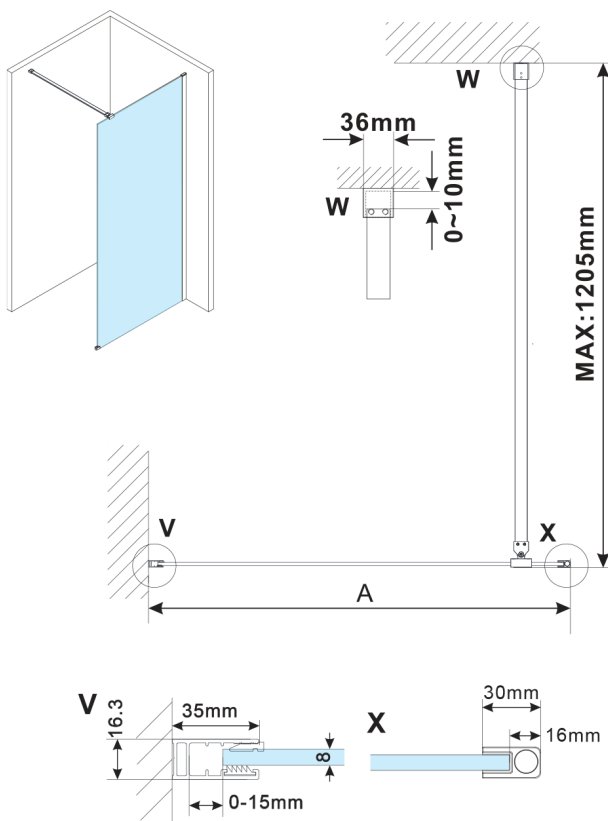

ESCA GOLD MATT One-piece shower glass panel, wall-mount, clear Glass, 1100 mm

Order code: ES1011-04

Size

Height: 2100 mm

Depth: 1100 mm

Properties

Warranty: 2 years

Technical sheet

MODEL	A,mm
ES1070, ES1170, ES1270, ES1370, ES1570	690~705
ES1080, ES1180, ES1280, ES1380, ES1580	790~805
ES1090, ES1190, ES1290, ES1390, ES1590	890~905
ES1010, ES1110, ES1210, ES1310, ES1510	990~1005
ES1011, ES1111, ES1211, ES1311, ES1511	1090~1105
ES1012, ES1112, ES1212, ES1312, ES1512	1190~1205
ES1013, ES1113, ES1213, ES1313, ES1513	1290~1305
ES1014, ES1114, ES1214, ES1314, ES1514	1390~1405
ES1015, ES1115, ES1215, ES1315, ES1515	1490~1505

MODEL	A,mm
ES1070, ES1170, ES1270, ES1370, ES1570	690-705
ES1080, ES1180, ES1280, ES1380, ES1580	790-805
ES1090, ES1190, ES1290, ES1390, ES1590	890-905
ES1010, ES1110, ES1210, ES1310, ES1510	990-1005
ES1011, ES1111, ES1211, ES1311, ES1511	1090-1105
ES1012, ES1112, ES1212, ES1312, ES1512	1190-1205