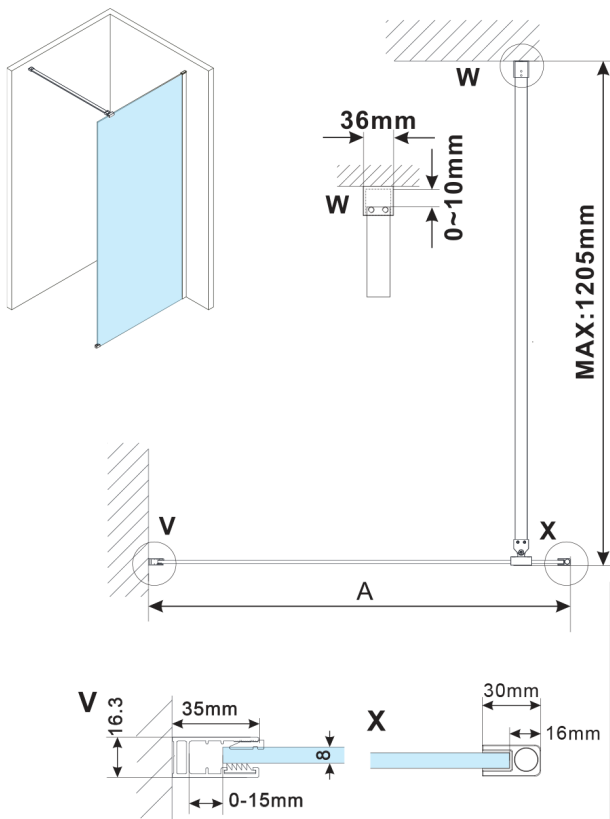

ESCA WHITE MATT One-piece shower glass panel, wall-mount, clear Glass, 1500 mm

Order code: ES1015-03

Size

Height: 2100 mm
Depth: 1500 mm

Properties

Warranty: 2 years

Technical sheet

MODEL	A,mm
ES1070, ES1170, ES1270, ES1370, ES1570	690~705
ES1080, ES1180, ES1280, ES1380, ES1580	790~805
ES1090, ES1190, ES1290, ES1390, ES1590	890~905
ES1010, ES1110, ES1210, ES1310, ES1510	990~1005
ES1011, ES1111, ES1211, ES1311, ES1511	1090~1105
ES1012, ES1112, ES1212, ES1312, ES1512	1190~1205
ES1013, ES1113, ES1213, ES1313, ES1513	1290~1305
ES1014, ES1114, ES1214, ES1314, ES1514	1390~1405
ES1015, ES1115, ES1215, ES1315, ES1515	1490~1505