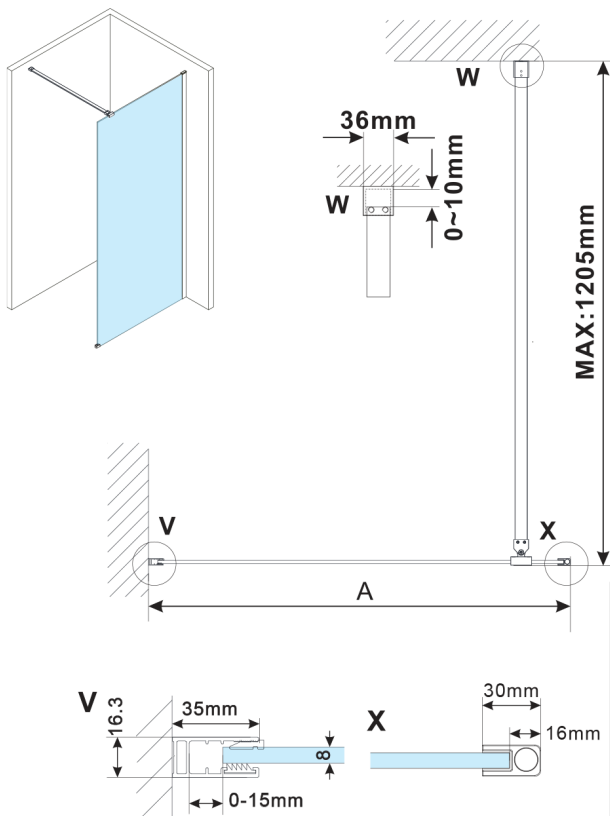

# ESCA WHITE MATT One-piece shower glass panel, wall-mount, clear Glass, 1000 mm

Order code: ES1010-03

### Size

Height: 2100 mm  
Depth: 1000 mm

## Technical sheet

MODEL	A,mm
ES1070,ES1170,ES1270,ES1370,ES1570	690~705
ES1080,ES1180,ES1280,ES1380,ES1580	790~805
ES1090,ES1190,ES1290,ES1390,ES1590	890~905
ES1010,ES1110,ES1210,ES1310,ES1510	990~1005
ES1011,ES1111,ES1211,ES1311,ES1511	1090~1105
ES1012,ES1112,ES1212,ES1312,ES1512	1190~1205
ES1013,ES1113,ES1213,ES1313,ES1513	1290~1305
ES1014,ES1114,ES1214,ES1314,ES1514	1390~1405
ES1015,ES1115,ES1215,ES1315,ES1515	1490~1505

MODEL	A,mm
ES1070, ES1170, ES1270, ES1370, ES1570	690-705
ES1080, ES1180, ES1280, ES1380, ES1580	790-805
ES1090, ES1190, ES1290, ES1390, ES1590	890-905
ES1010, ES1110, ES1210, ES1310, ES1510	990-1005
ES1011, ES1111, ES1211, ES1311, ES1511	1090-1105
ES1012, ES1112, ES1212, ES1312, ES1512	1190-1205