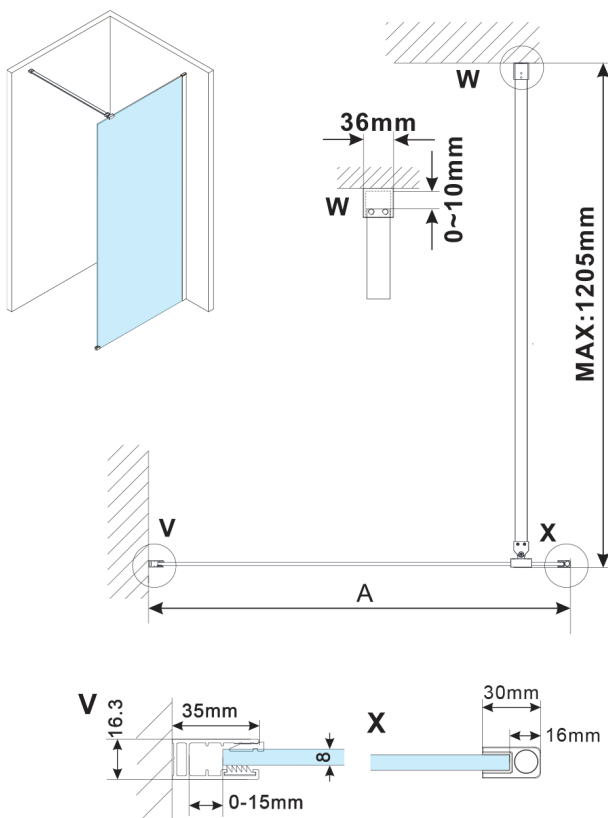

# ESCA BLACK MATT One-piece shower glass panel, wall-mount, clear Glass, 900 mm

Order code: ES1090-02

**Size**

Height: 2100 mm

Depth: 900 mm

**Properties**

Warranty: 2 years

## Technical sheet

MODEL	A,mm
ES1070, ES1170, ES1270, ES1370, ES1570	690~705
ES1080, ES1180, ES1280, ES1380, ES1580	790~805
ES1090, ES1190, ES1290, ES1390, ES1590	890~905
ES1010, ES1110, ES1210, ES1310, ES1510	990~1005
ES1011, ES1111, ES1211, ES1311, ES1511	1090~1105
ES1012, ES1112, ES1212, ES1312, ES1512	1190~1205
ES1013, ES1113, ES1213, ES1313, ES1513	1290~1305
ES1014, ES1114, ES1214, ES1314, ES1514	1390~1405
ES1015, ES1115, ES1215, ES1315, ES1515	1490~1505

MODEL	A,mm
ES1070, ES1170, ES1270, ES1370, ES1570	690-705
ES1080, ES1180, ES1280, ES1380, ES1580	790-805
ES1090, ES1190, ES1290, ES1390, ES1590	890-905
ES1010, ES1110, ES1210, ES1310, ES1510	990-1005
ES1011, ES1111, ES1211, ES1311, ES1511	1090-1105
ES1012, ES1112, ES1212, ES1312, ES1512	1190-1205