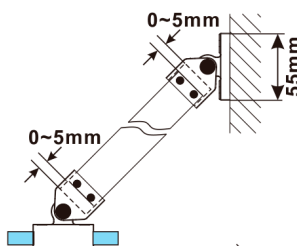

ESCA BLACK MATT One-piece shower glass panel, wall-mount, clear Glass, 800 mm

Order code: ES1080-02

Size

Height: 2100 mm

Depth: 800 mm

Properties

Warranty: 2 years

Technical sheet

MODEL	A,mm
ES1070, ES1170, ES1270, ES1370, ES1570	690~705
ES1080, ES1180, ES1280, ES1380, ES1580	790~805
ES1090, ES1190, ES1290, ES1390, ES1590	890~905
ES1010, ES1110, ES1210, ES1310, ES1510	990~1005
ES1011, ES1111, ES1211, ES1311, ES1511	1090~1105
ES1012, ES1112, ES1212, ES1312, ES1512	1190~1205
ES1013, ES1113, ES1213, ES1313, ES1513	1290~1305
ES1014, ES1114, ES1214, ES1314, ES1514	1390~1405
ES1015, ES1115, ES1215, ES1315, ES1515	1490~1505

MODEL	A,mm
ES1070,ES1170,ES1270,ES1370,ES1570	690-705
ES1080,ES1180,ES1280,ES1380,ES1580	790-805
ES1090,ES1190,ES1290,ES1390,ES1590	890-905
ES1010,ES1110,ES1210,ES1310,ES1510	990-1005
ES1011,ES1111,ES1211,ES1311,ES1511	1090-1105
ES1012,ES1112,ES1212,ES1312,ES1512	1190-1205