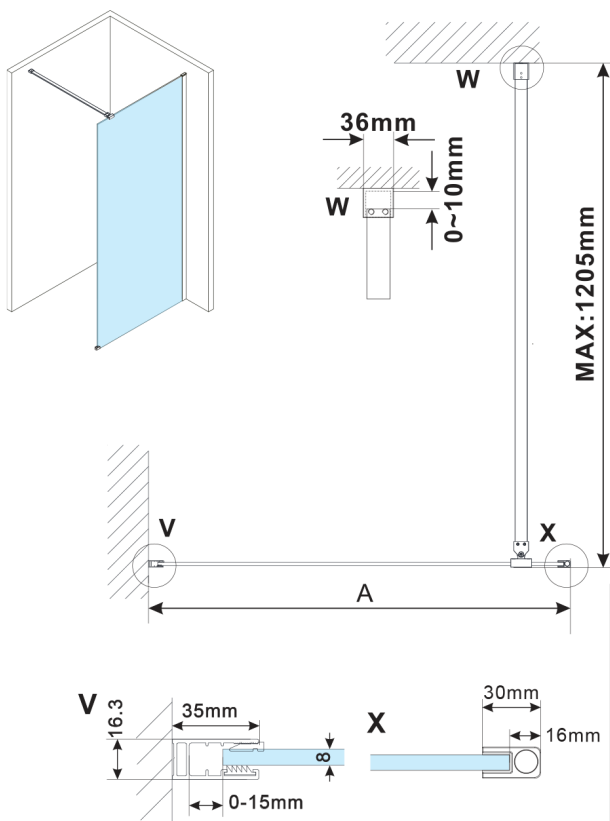

ESCA BLACK MATT One-piece shower glass panel, wall-mount, clear Glass, 800 mm

Order code: ES1080-02

Size

Height: 2100 mm

Depth: 800 mm

Properties

Warranty: 2 years

Technical sheet

MODEL	A,mm
ES1070, ES1170, ES1270, ES1370, ES1570	690~705
ES1080, ES1180, ES1280, ES1380, ES1580	790~805
ES1090, ES1190, ES1290, ES1390, ES1590	890~905
ES1010, ES1110, ES1210, ES1310, ES1510	990~1005
ES1011, ES1111, ES1211, ES1311, ES1511	1090~1105
ES1012, ES1112, ES1212, ES1312, ES1512	1190~1205
ES1013, ES1113, ES1213, ES1313, ES1513	1290~1305
ES1014, ES1114, ES1214, ES1314, ES1514	1390~1405
ES1015, ES1115, ES1215, ES1315, ES1515	1490~1505

MODEL	A,mm
ES1070,ES1170,ES1270,ES1370,ES1570	690-705
ES1080,ES1180,ES1280,ES1380,ES1580	790-805
ES1090,ES1190,ES1290,ES1390,ES1590	890-905
ES1010,ES1110,ES1210,ES1310,ES1510	990-1005
ES1011,ES1111,ES1211,ES1311,ES1511	1090-1105
ES1012,ES1112,ES1212,ES1312,ES1512	1190-1205