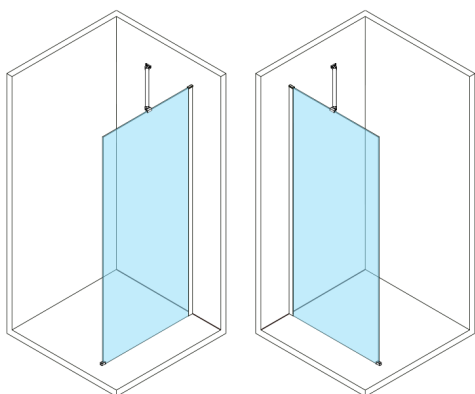

ESCA BLACK MATT One-piece shower glass panel, wall-mount, clear Glass, 800 mm

Order code: ES1080-02

Size

Height: 2100 mm

Depth: 800 mm

Properties

Warranty: 2 years

Technical sheet

MODEL	A,mm
ES1070, ES1170, ES1270, ES1370, ES1570	690~705
ES1080, ES1180, ES1280, ES1380, ES1580	790~805
ES1090, ES1190, ES1290, ES1390, ES1590	890~905
ES1010, ES1110, ES1210, ES1310, ES1510	990~1005
ES1011, ES1111, ES1211, ES1311, ES1511	1090~1105
ES1012, ES1112, ES1212, ES1312, ES1512	1190~1205
ES1013, ES1113, ES1213, ES1313, ES1513	1290~1305
ES1014, ES1114, ES1214, ES1314, ES1514	1390~1405
ES1015, ES1115, ES1215, ES1315, ES1515	1490~1505

MODEL	A,mm
ES1070,ES1170,ES1270,ES1370,ES1570	690-705
ES1080,ES1180,ES1280,ES1380,ES1580	790-805
ES1090,ES1190,ES1290,ES1390,ES1590	890-905
ES1010,ES1110,ES1210,ES1310,ES1510	990-1005
ES1011,ES1111,ES1211,ES1311,ES1511	1090-1105
ES1012,ES1112,ES1212,ES1312,ES1512	1190-1205