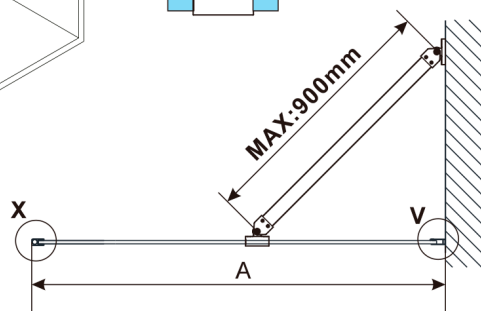

ESCA BLACK MATT One-piece shower glass panel, wall-mount, clear Glass, 800 mm

Order code: ES1080-02

Size

Height: 2100 mm

Depth: 800 mm

Properties

Warranty: 2 years

Technical sheet

MODEL	A,mm
ES1070, ES1170, ES1270, ES1370, ES1570	690~705
ES1080, ES1180, ES1280, ES1380, ES1580	790~805
ES1090, ES1190, ES1290, ES1390, ES1590	890~905
ES1010, ES1110, ES1210, ES1310, ES1510	990~1005
ES1011, ES1111, ES1211, ES1311, ES1511	1090~1105
ES1012, ES1112, ES1212, ES1312, ES1512	1190~1205
ES1013, ES1113, ES1213, ES1313, ES1513	1290~1305
ES1014, ES1114, ES1214, ES1314, ES1514	1390~1405
ES1015, ES1115, ES1215, ES1315, ES1515	1490~1505

MODEL	A,mm
ES1070,ES1170,ES1270,ES1370,ES1570	690-705
ES1080,ES1180,ES1280,ES1380,ES1580	790-805
ES1090,ES1190,ES1290,ES1390,ES1590	890-905
ES1010,ES1110,ES1210,ES1310,ES1510	990-1005
ES1011,ES1111,ES1211,ES1311,ES1511	1090-1105
ES1012,ES1112,ES1212,ES1312,ES1512	1190-1205